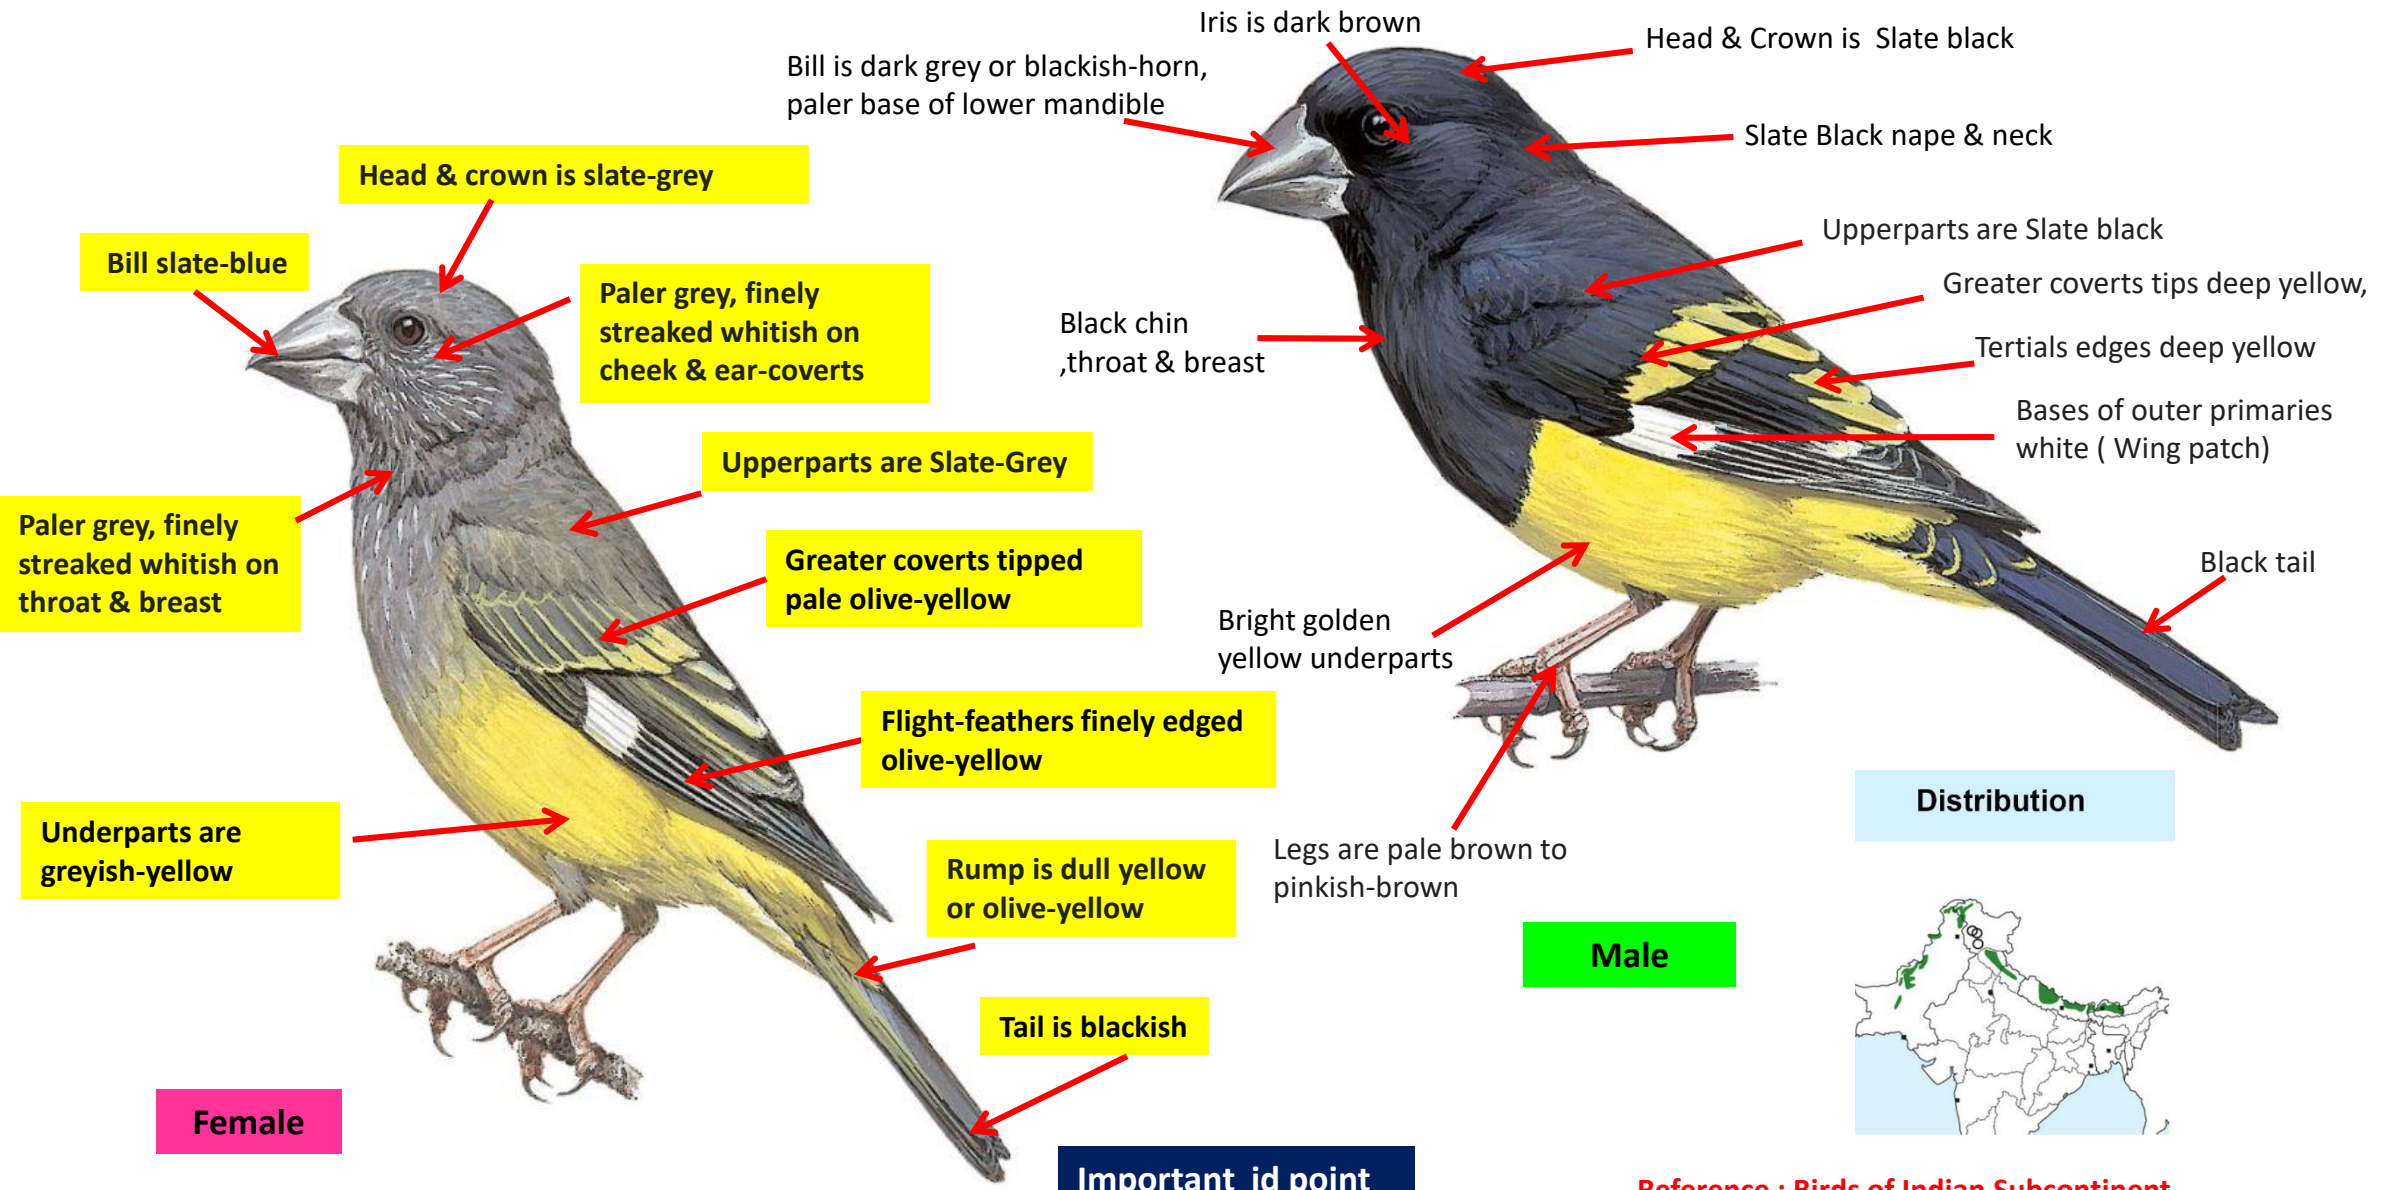

Black flight feathers

Bright golden yellow underparts

Underparts are heavily streaked yellow and black

Black tail

Tail is blackish

Legs are pale grey or dark bluish slate-grey

Female

Male

Important id point

Difference from Male

Distribution

Reference : Birds of Indian Subcontinent
Inskipp and Grimmett
www.HBW.com

White-winged Grosbeak identification Tips

White-winged Grosbeak : *Mycerobas carnipes*: Resident of Himalayas in India

Head & crown is slate-grey

Bill slate-blue

Paler grey, finely streaked whitish on cheek & ear-coverts

Paler grey, finely streaked whitish on throat & breast

Upperparts are Slate-Grey

Greater coverts tipped pale olive-yellow

Flight-feathers finely edged olive-yellow

Underparts are greyish-yellow

Rump is dull yellow or olive-yellow

Tail is blackish

Female

Important id point

Difference from Male

Iris is dark brown