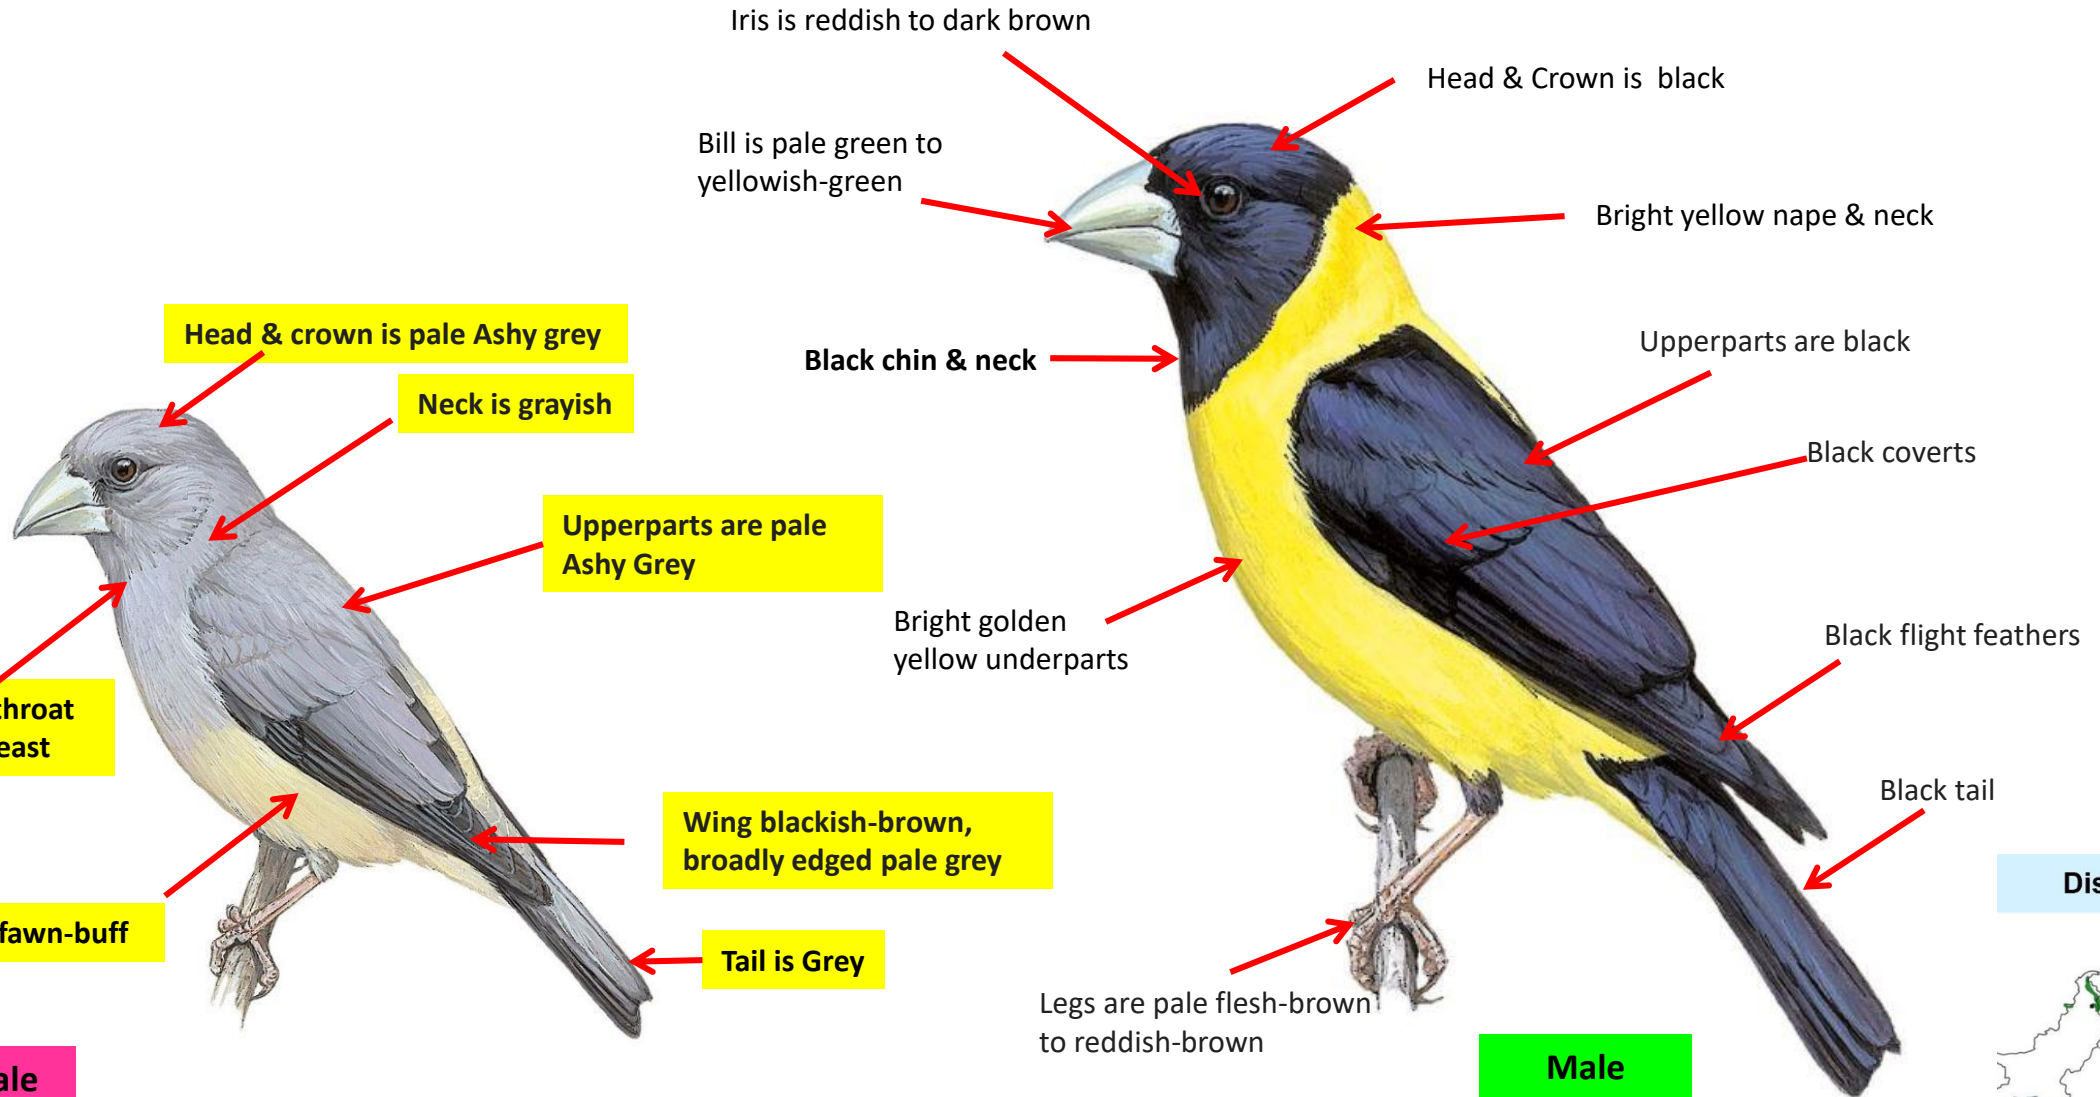

- The following pages have some identification markers for each of Grassbirds found in India
- To know more on these birds you can visit <http://ogaclicks.com/grosbeak/>
- If you are interested in coming on any of my tours or workshops please share your email id. I will keep you updated
- Mail me at ogaclicks@gmail.com
- Follow me on Instagram : **ogajanak**
- You can also call me on (91) 9840119078 ,
(91) 9445219078
(91) 6369815812

List of Grosbeak found in India

Sno.	Name	<i>Binomial Name</i>
1	Black-and-Yellow Grosbeak	<i>Mycerobas icterioides</i>
2	Collared Grosbeak	<i>Mycerobas affinis</i>
3	Spot-winged Grosbeak	<i>Mycerobas melanozanthos</i>
4	White-winged Grosbeak	<i>Mycerobas carnipes</i>

Black-and-Yellow Grosbeak identification Tips

Black-and-Yellow Grosbeak : *Mycerobas icterioides* : Resident of Western Himalayas in India

Iris is reddish to dark brown

Head & Crown is black

Bill is pale green to yellowish-green

Bright golden yellow underparts

Black flight feathers

Black tail

Wing blackish-brown, broadly edged pale grey

Legs are pale flesh-brown to reddish-brown

Male

Tail is Grey

Female