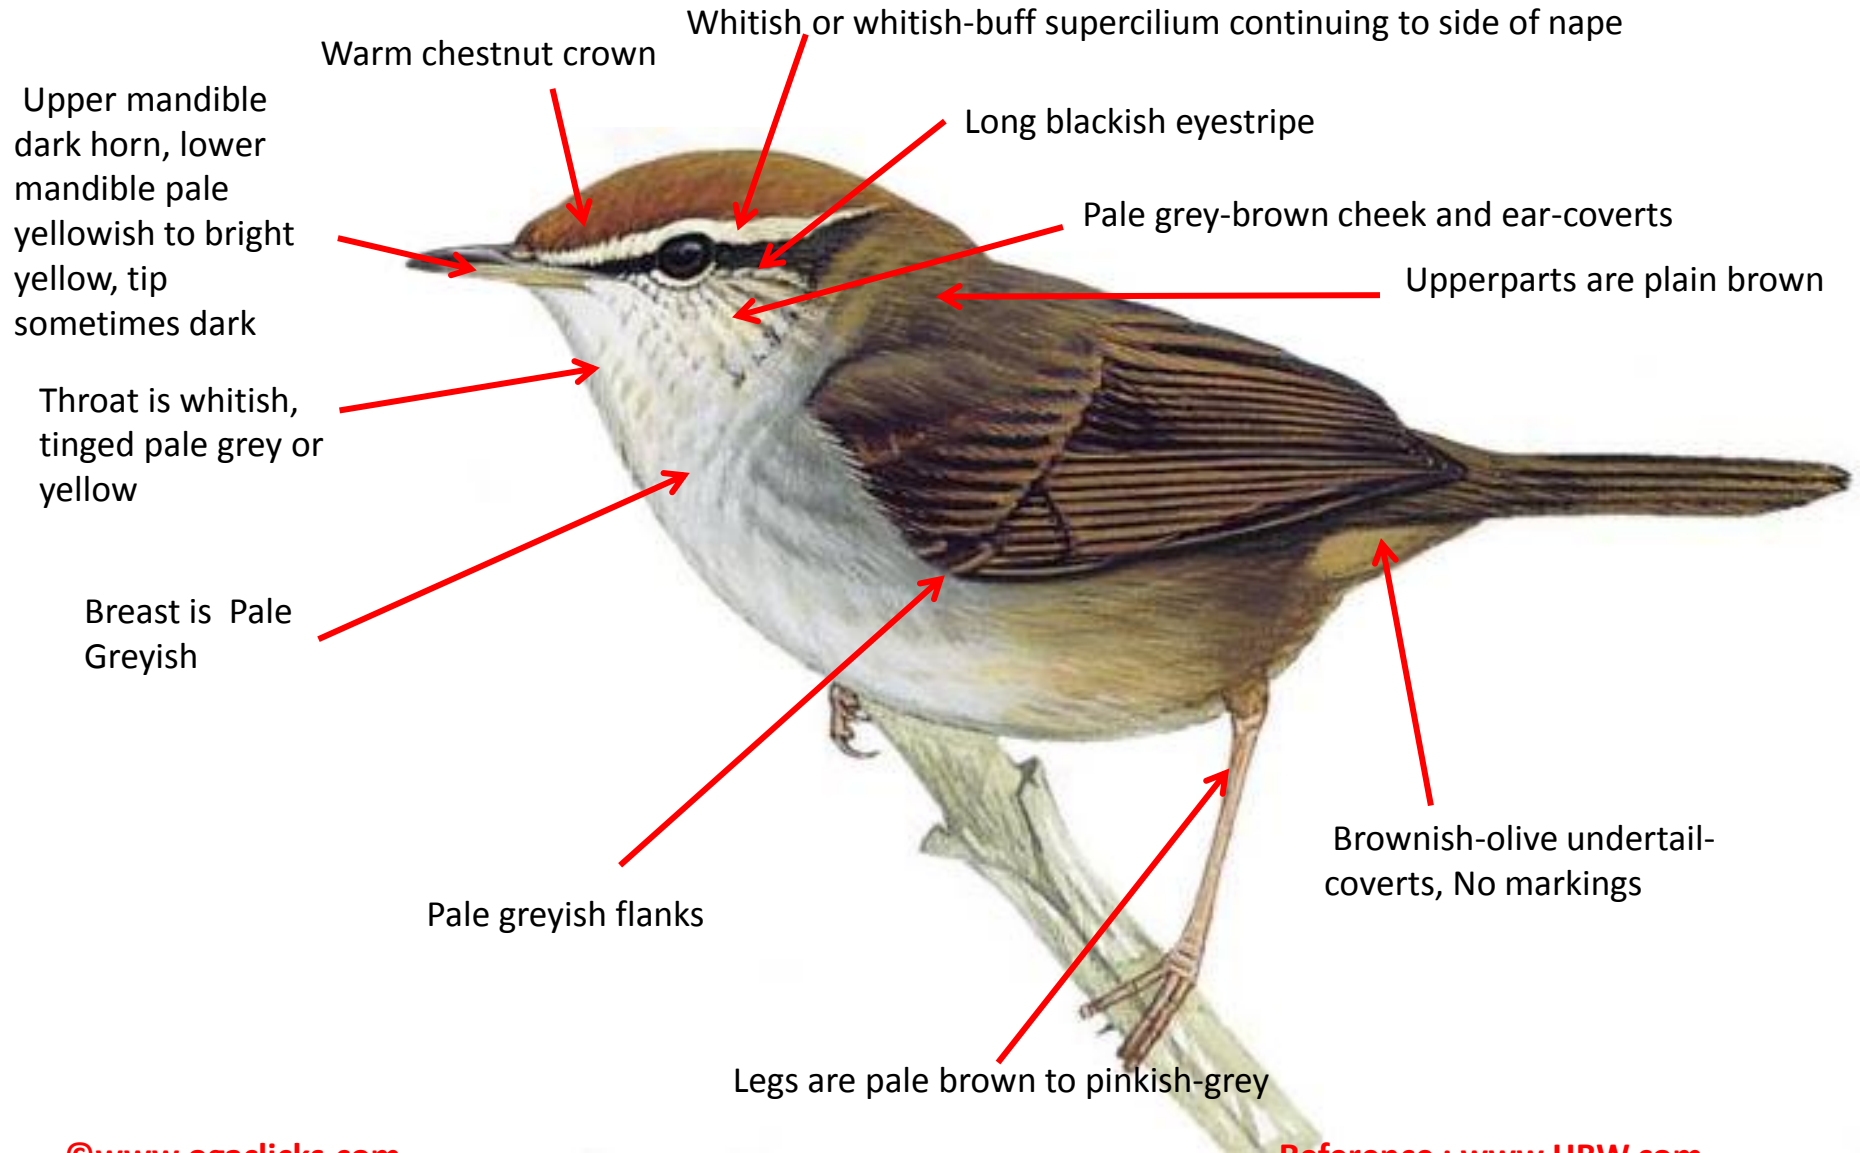

Crown is dusky olive-brown

Buffish supercilium

Bill is dark brownish-horn, pinkish base of lower mandible

Brown eyestripe

Upperparts are dusky olive-brown

Throat is brownish-buff

Breast is brownish-buff

Paler buffish wash on flanks

Difference from Nominate

Legs are light yellowish-brown or pinkish-brown

Chestnut-crowned Bush Warbler Identification Tips

Chestnut-crowned Bush Warbler : *Cettia major* : Resident of Himalayas from N India (Uttarakhand)

Chinese Bush Warbler Identification Tips - Nominate

Chinese Bush Warbler : *Bradypterus tacsanowskius* : Resident of North East India

Grey-sided Bush Warbler Identification Tips - Nominate

Grey-sided Bush Warbler : *Cettia brunnifrons* : Resident of Himalayas from North India (Uttarakhand)

Long-billed Bush Warbler : *Bradypterus major* : Resident of North West India (North East Kashmir, Ladakh, Zaskar); winter visitor at lower altitudes in North West India

Manchurian Bush Warbler Identification Tips - Nominate