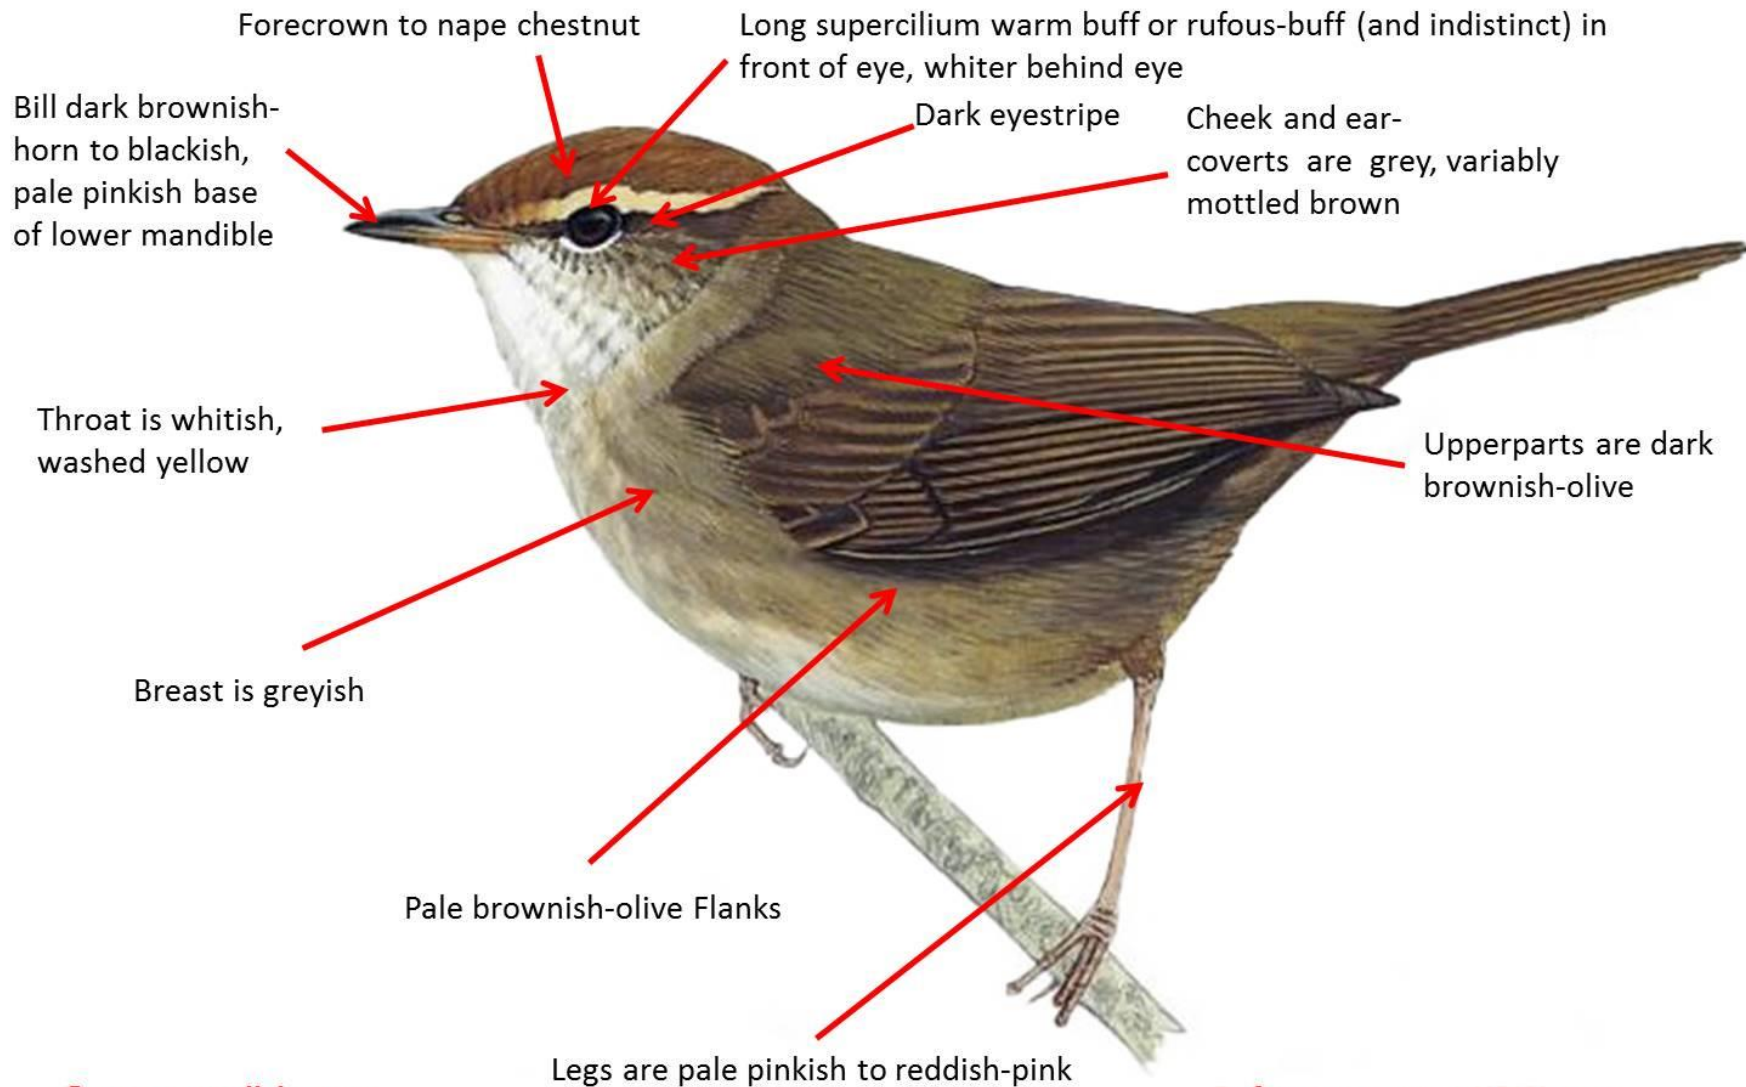

Brown Bush Warbler : *Bradypterus luteoventris* : Resident of North East India (from Darjeeling, in West Bengal, Eastwards to Arunachal Pradesh and Nagaland)

Brown-flanked Bush Warbler Identification Tips - Nominate

Brown-flanked Bush Warbler : *Cettia fortipes* : Resident of North East India

Brown-flanked Bush Warbler Identification Tips - *C. f. pallidus*

Brown-flanked Bush Warbler : *Cettia fortipes pallidus* : Resident of North West Himalayas

Crown is dusky olive-brown

Buffish supercilium

Bill is dark brownish-horn, pinkish base of lower mandible

Brown eyestripe

Upperparts are dusky olive-brown

Throat is brownish-buff

Breast is brownish-buff

Paler buffish wash on flanks

Difference from Nominate

Legs are light yellowish-brown or pinkish-brown

Chestnut-crowned Bush Warbler Identification Tips

Chestnut-crowned Bush Warbler : *Cettia major* : Resident of Himalayas from N India (Uttarakhand)