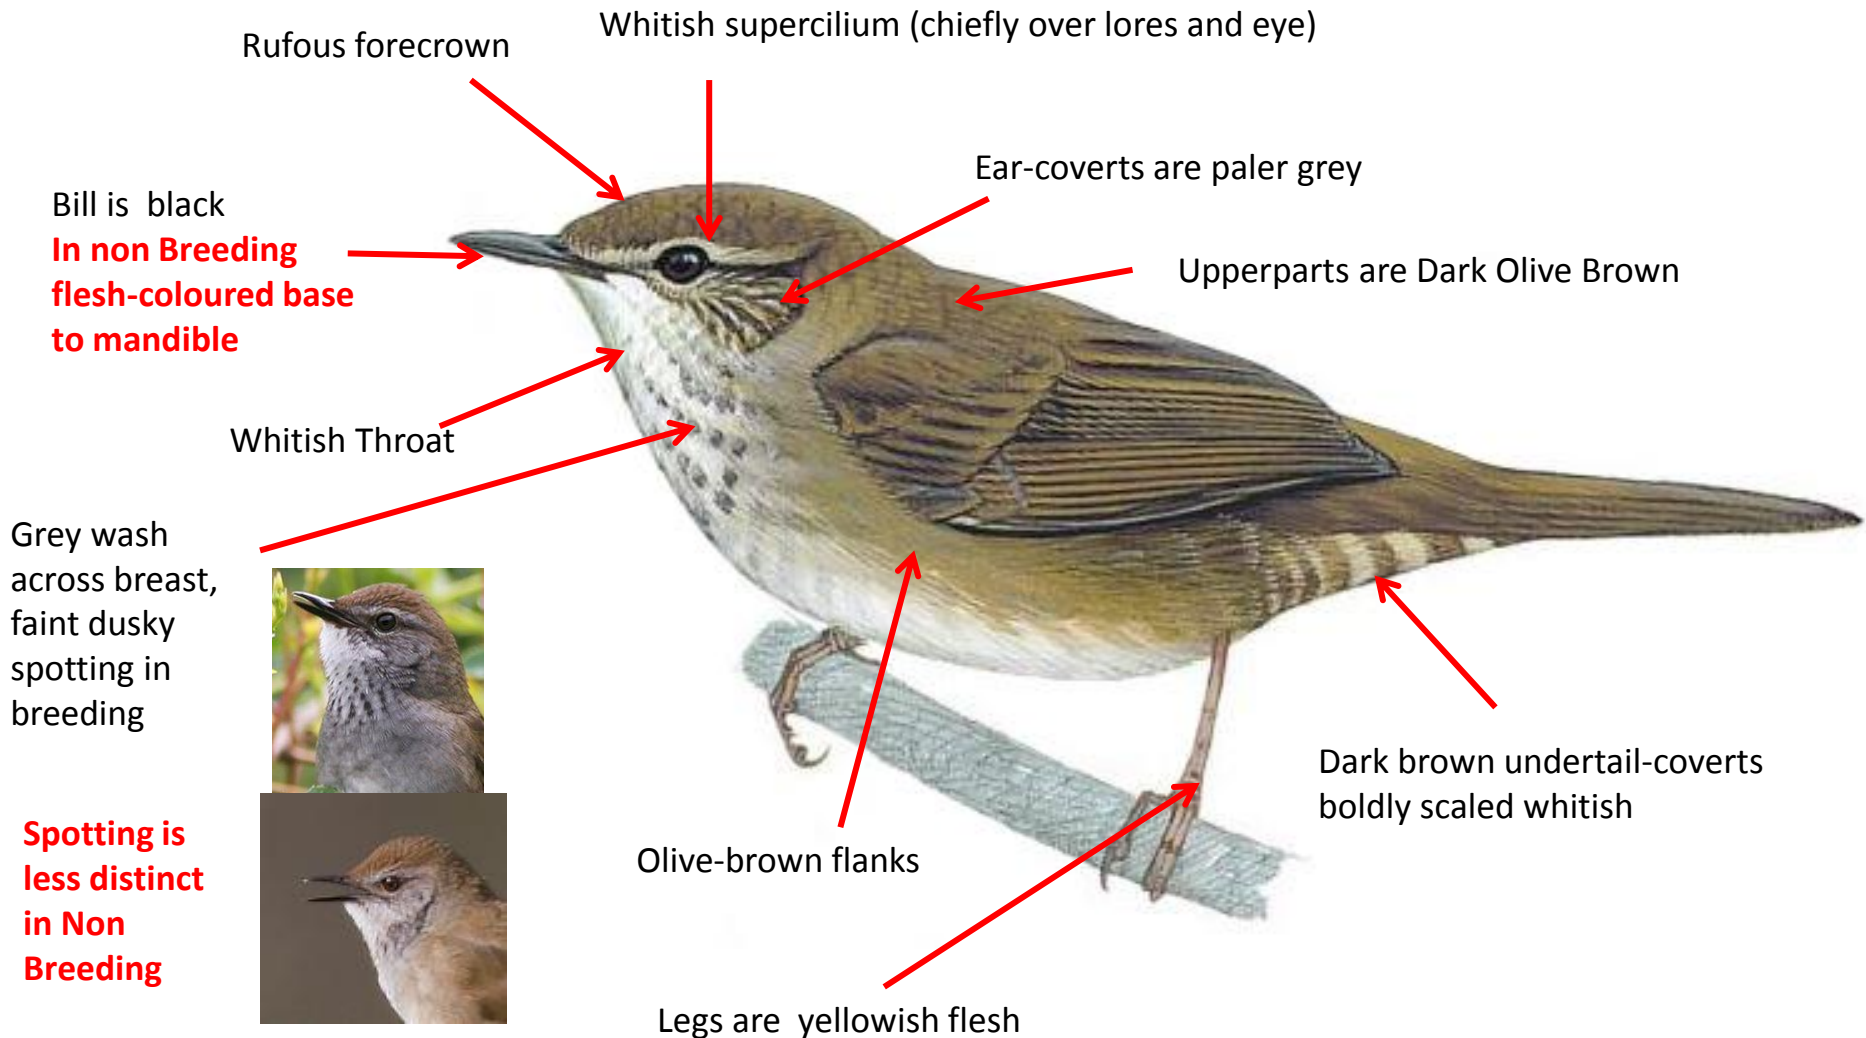

Spotted Bush Warbler Identification Tips

Spotted Bush Warbler :*Bradypterus thoracicus* : Breeds in Central & East Himalayas;
Winter visitor in foothills and North east Indian plains