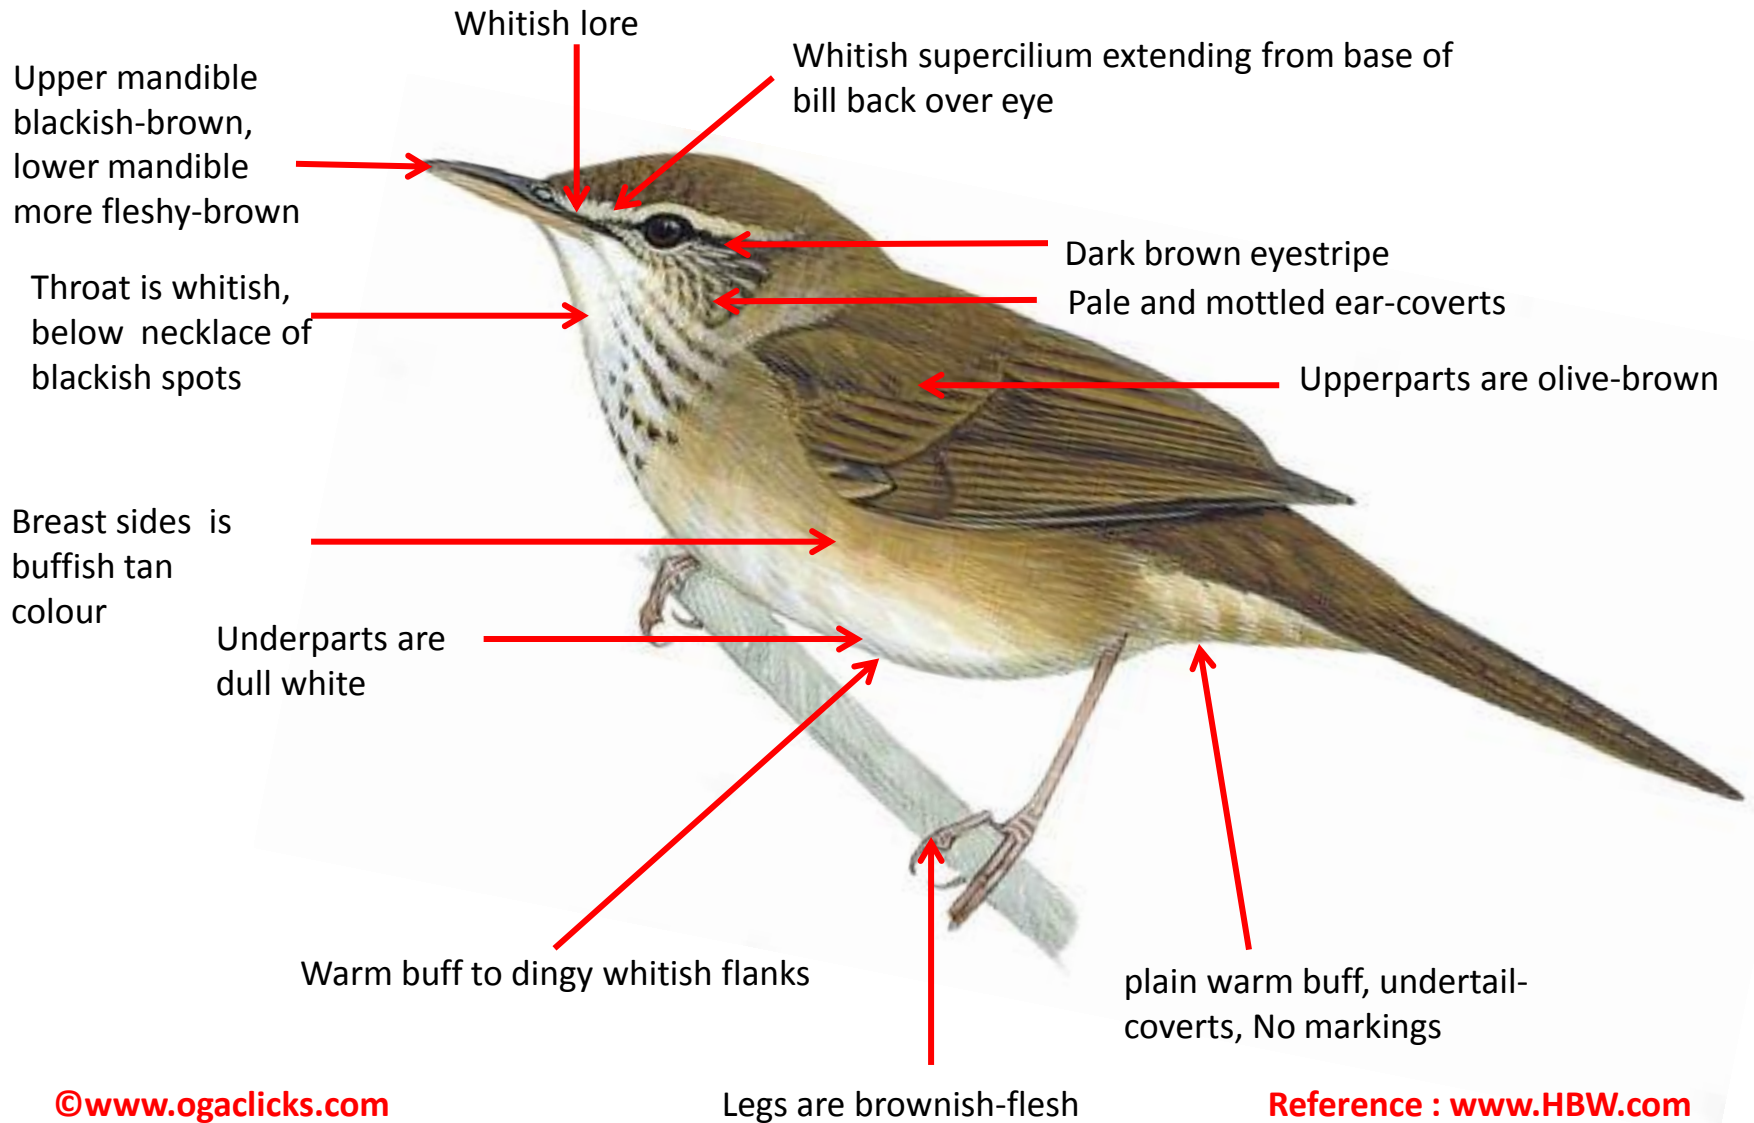

Difference from Nominate

Legs are light yellowish-brown or pinkish-brown

Chestnut-crowned Bush Warbler Identification Tips

Chestnut-crowned Bush Warbler : *Cettia major* : Resident of Himalayas from N India (Uttarakhand)

Chinese Bush Warbler Identification Tips - Nominate

Chinese Bush Warbler : *Bradypterus tacsanowskius* : Resident of North East India

Grey-sided Bush Warbler Identification Tips - Nominate

Grey-sided Bush Warbler : *Cettia brunnifrons* : Resident of Himalayas from North India (Uttarakhand)

Long-billed Bush Warbler : *Bradypterus major* : Resident of North West India (North East Kashmir, Ladakh, Zaskar); winter visitor at lower altitudes in North West India

Manchurian Bush Warbler Identification Tips - Nominate

Manchurian Bush Warbler :*Horornis borealis*: Vagrant in India

Brighter rufous or cinnamon-brown on crown

Bill is greyish brown with a dull pink base to mandible and darker tip

Long pale supercilium extending well behind eye