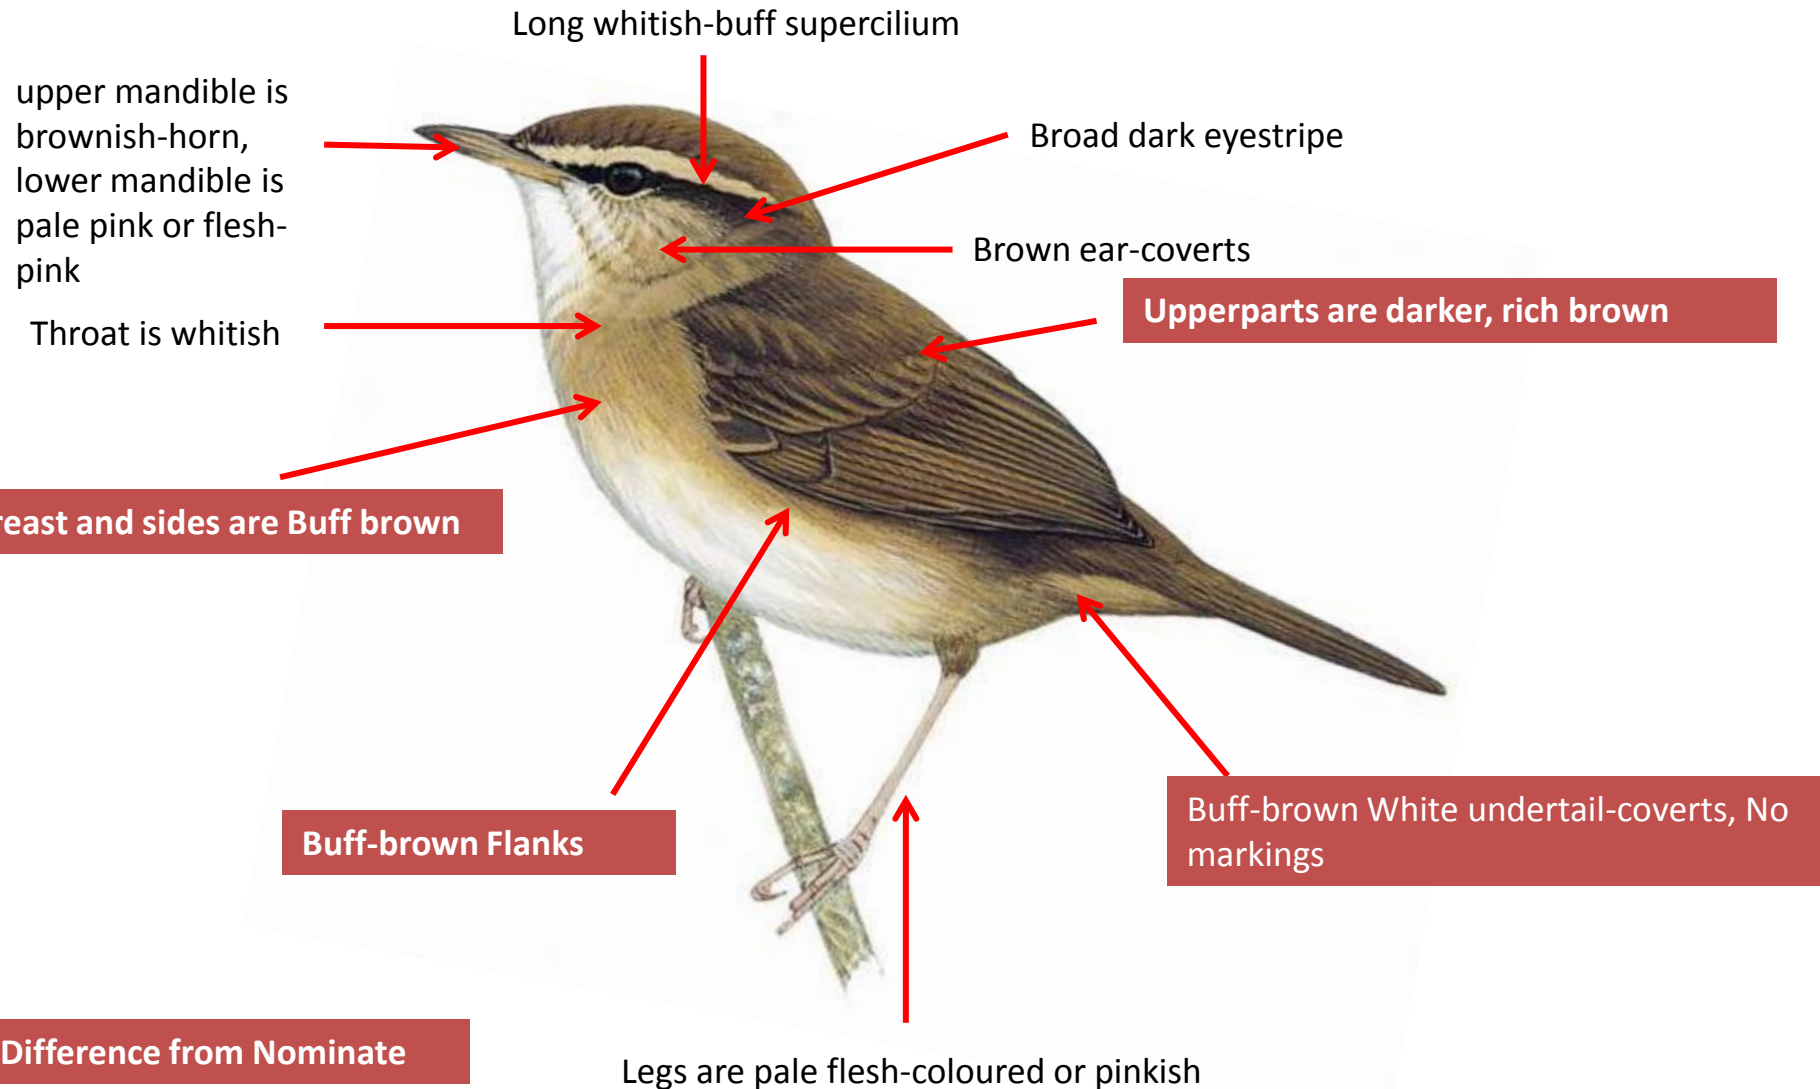

Manchurian Bush Warbler :*Horornis borealis*: Vagrant in India

Brighter rufous or cinnamon-brown on crown

Bill is greyish brown with a dull pink base to mandible and darker tip

Long pale supercilium extending well behind eye

Dark brown eyestripe

Throat is whitish

Pale and mottled ear-coverts

Upperparts are rufous-brown

Breast sides is buffish tan colour

Underparts are dull white

Buffish tan flanks

Buffish tan undertail-coverts, No markings

Legs are pale greyish pink

Pale-footed Bush Warbler Identification Tips - Nominata

Pale-footed Bush Warbler :*Cettia pallidipes*: Resident of Himalayas from North India (Uttarakhand) eastwards to North East India

Pale-footed Bush Warbler Identification Tips - *C. p. Osmastoni*

Pale-footed Bush Warbler :*Cettia pallidipes Osmastoni* : Resident of Himalayas from North India (Uttarakhand) eastwards to North East India