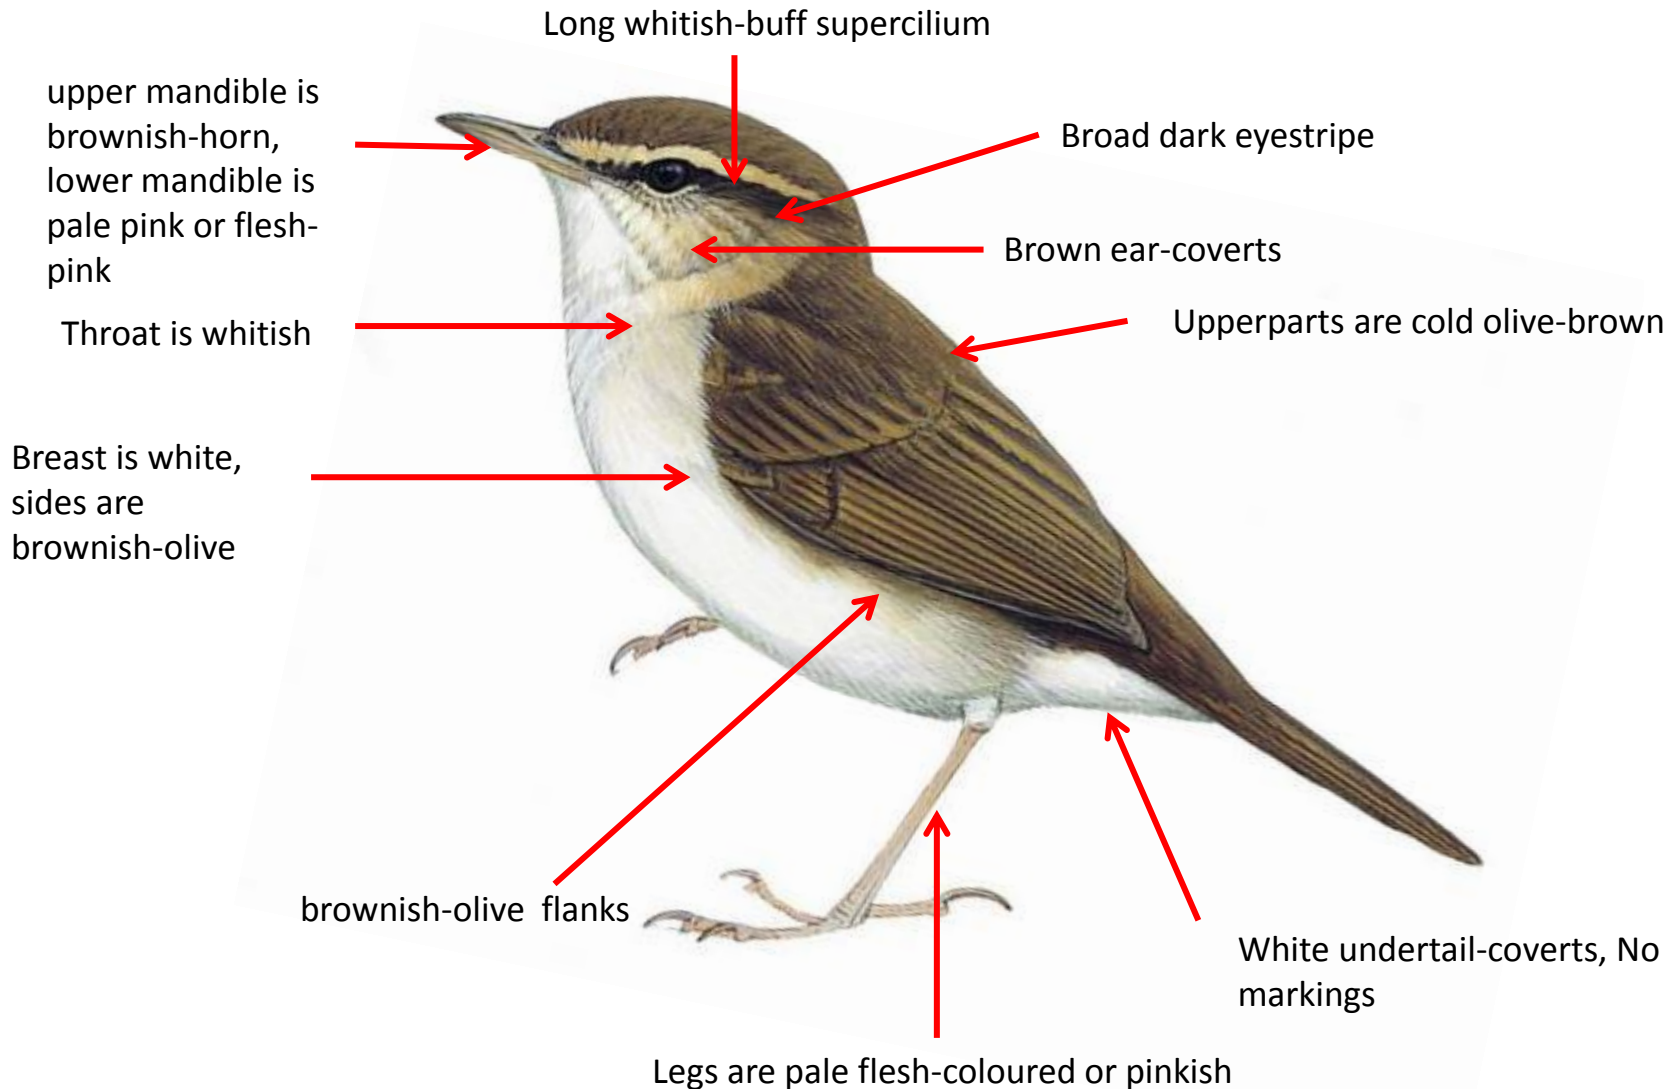

Long-billed Bush Warbler : *Bradypterus major* : Resident of North West India (North East Kashmir, Ladakh, Zaskar); winter visitor at lower altitudes in North West India

Manchurian Bush Warbler Identification Tips - Nominate

Manchurian Bush Warbler :*Horornis borealis*: Vagrant in India

Brighter rufous or cinnamon-brown on crown

Bill is greyish brown with a dull pink base to mandible and darker tip

Long pale supercilium extending well behind eye

Dark brown eyestripe

Throat is whitish

Pale and mottled ear-coverts

Upperparts are rufous-brown

Breast sides is buffish tan colour

Underparts are dull white

Buffish tan flanks

Buffish tan undertail-coverts, No markings

Legs are pale greyish pink

Pale-footed Bush Warbler Identification Tips - Nominata

Pale-footed Bush Warbler :*Cettia pallidipes*: Resident of Himalayas from North India (Uttarakhand) eastwards to North East India