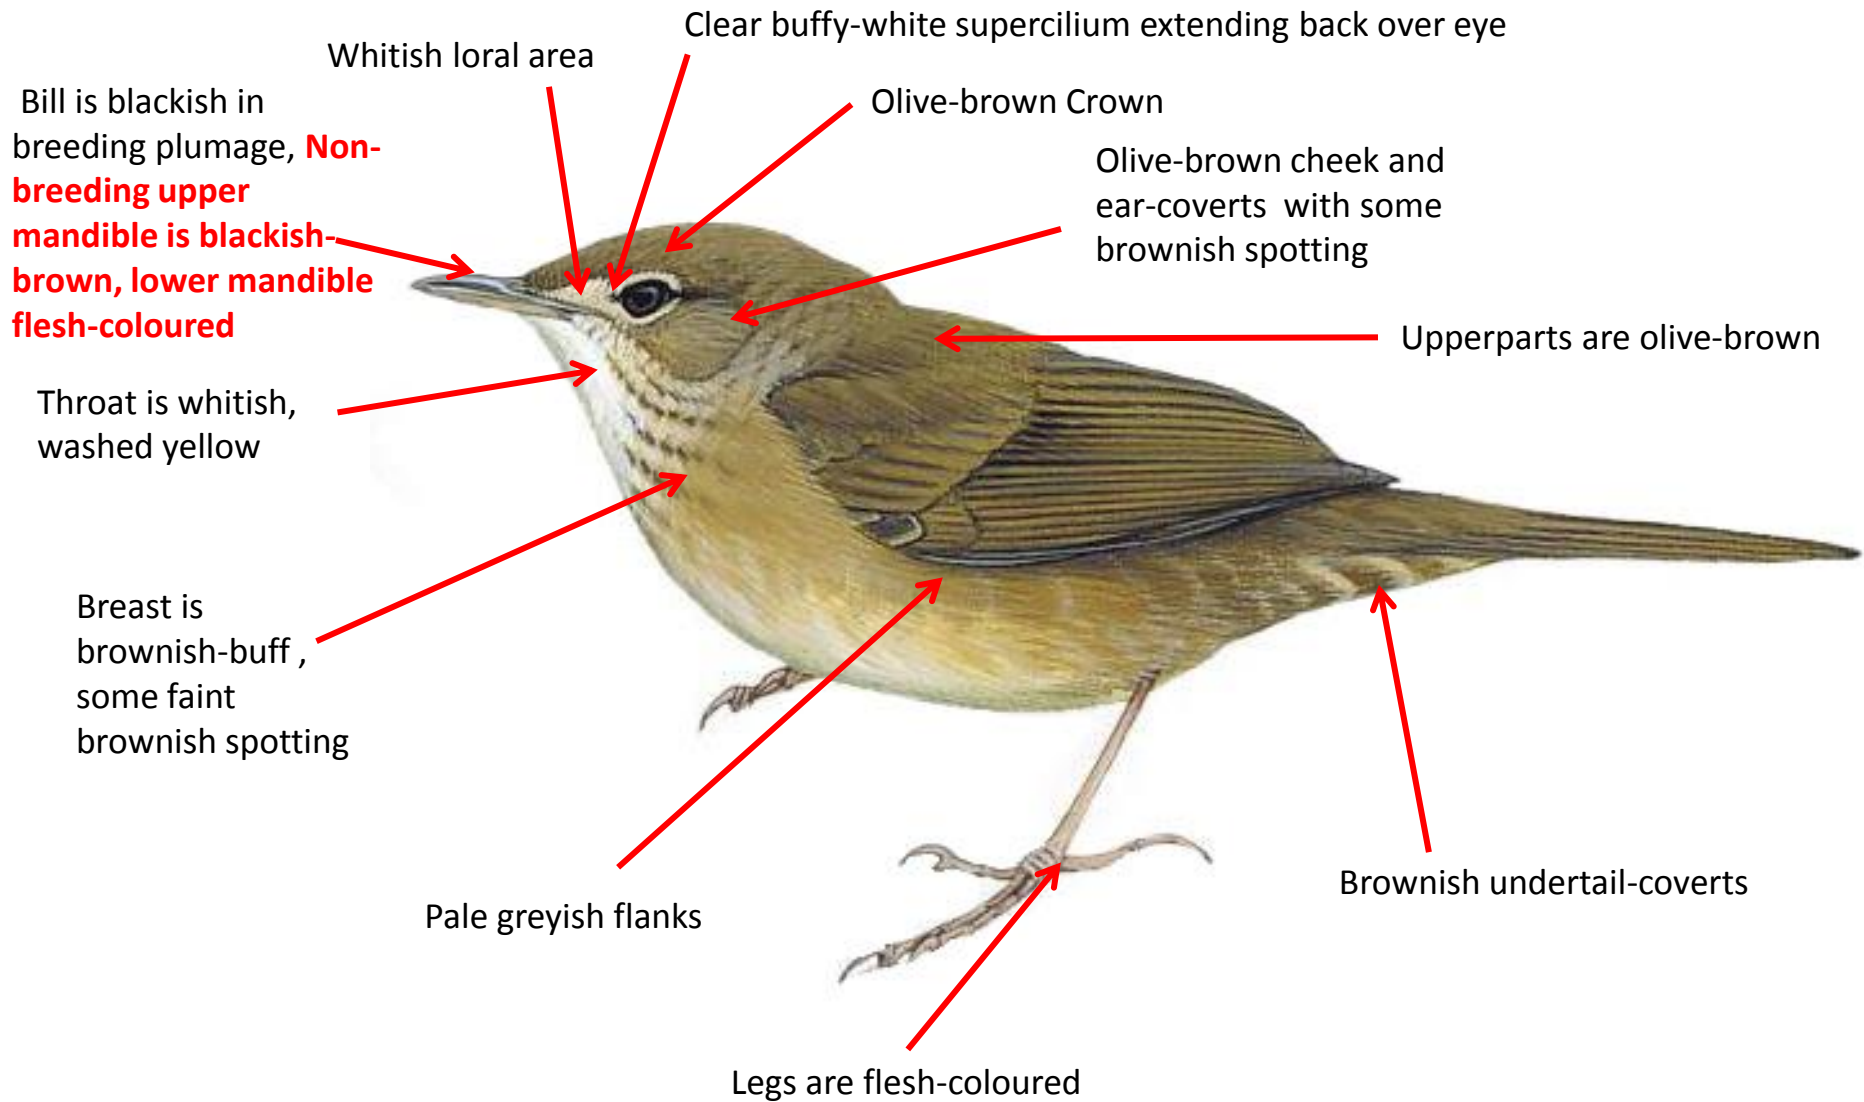

Crown is dusky olive-brown

Buffish supercilium

Bill is dark brownish-horn, pinkish base of lower mandible

Brown eyestripe

Upperparts are dusky olive-brown

Throat is brownish-buff

Breast is brownish-buff

Paler buffish wash on flanks

Difference from Nominate

Legs are light yellowish-brown or pinkish-brown

Chestnut-crowned Bush Warbler Identification Tips

Chestnut-crowned Bush Warbler : *Cettia major* : Resident of Himalayas from N India (Uttarakhand)

Chinese Bush Warbler Identification Tips - Nominate

Chinese Bush Warbler : *Bradypterus tacsanowskius* : Resident of North East India

Grey-sided Bush Warbler Identification Tips - Nominate

Grey-sided Bush Warbler : *Cettia brunnifrons* : Resident of Himalayas from North India (Uttarakhand)

Long-billed Bush Warbler : *Bradypterus major* : Resident of North West India (North East Kashmir, Ladakh, Zaskar); winter visitor at lower altitudes in North West India

Manchurian Bush Warbler Identification Tips - Nominate