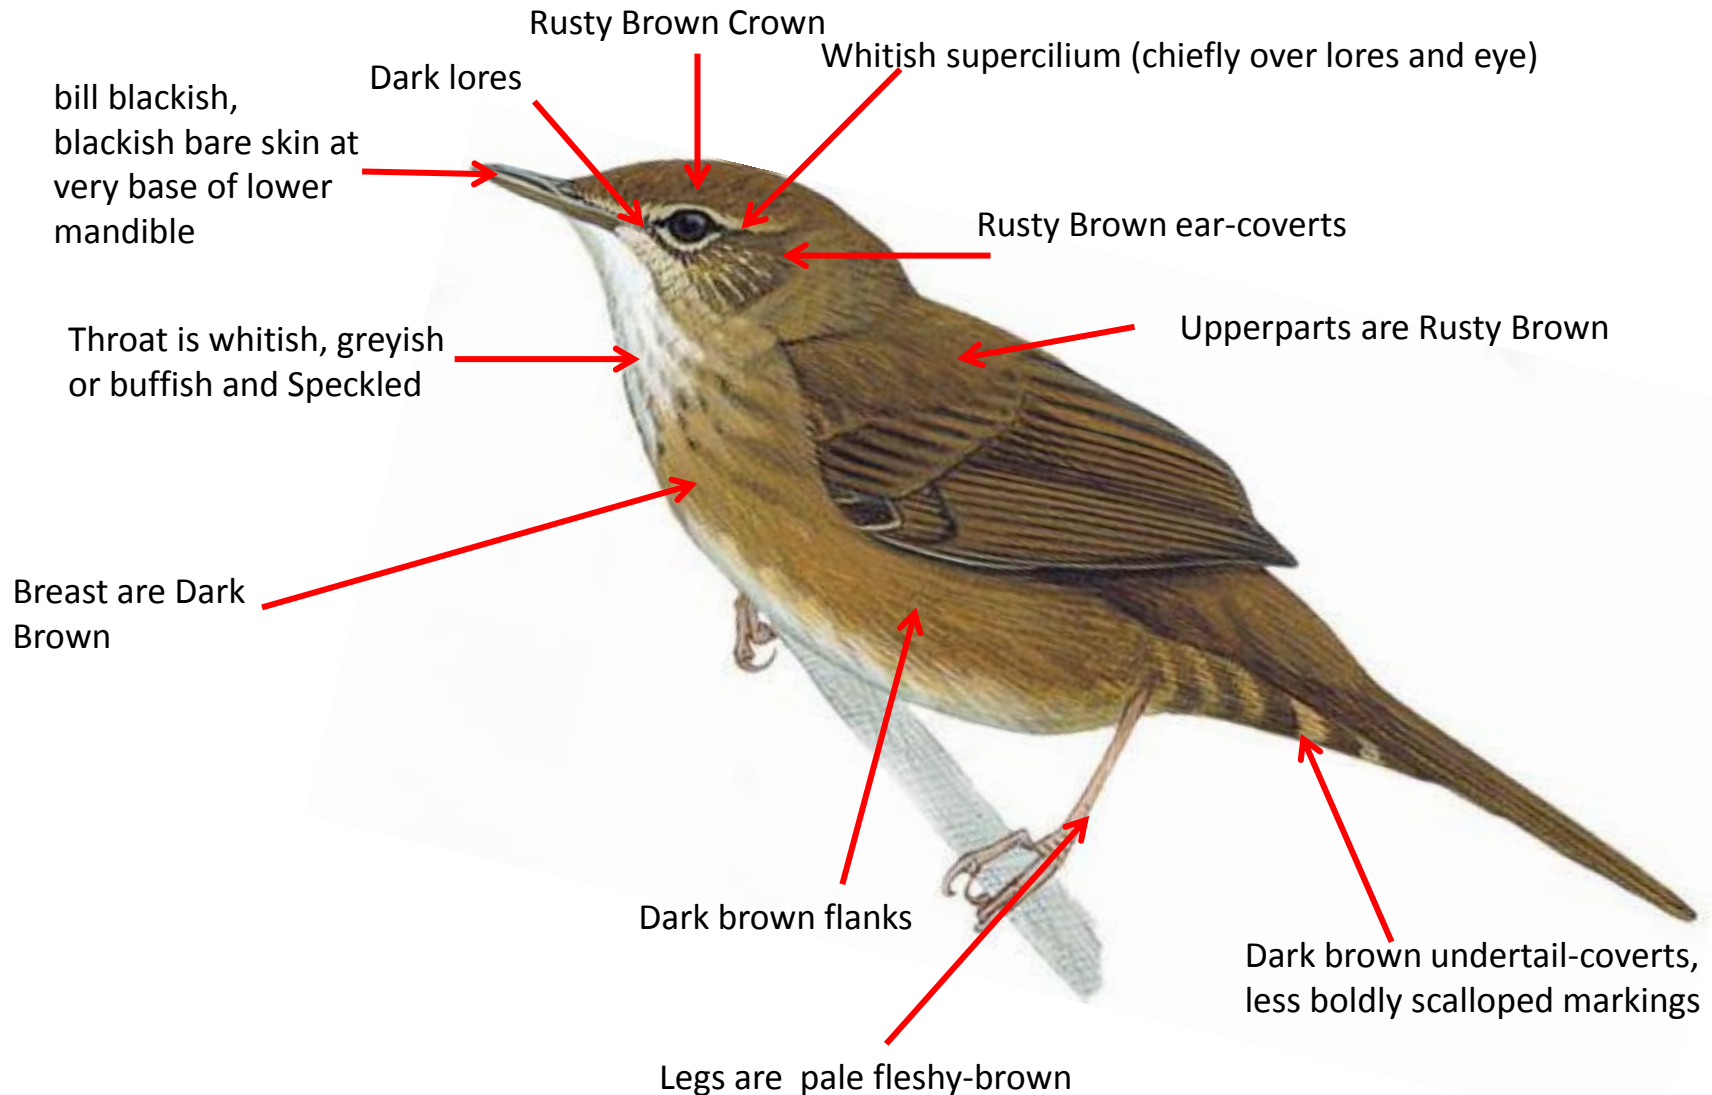

Russet Bush Warbler Identification Tips

Russet Bush Warbler :*Bradypterus mandelii* : Resident of North East India
(Eastwards from Sikkim, extreme North West Bengal and Assam)