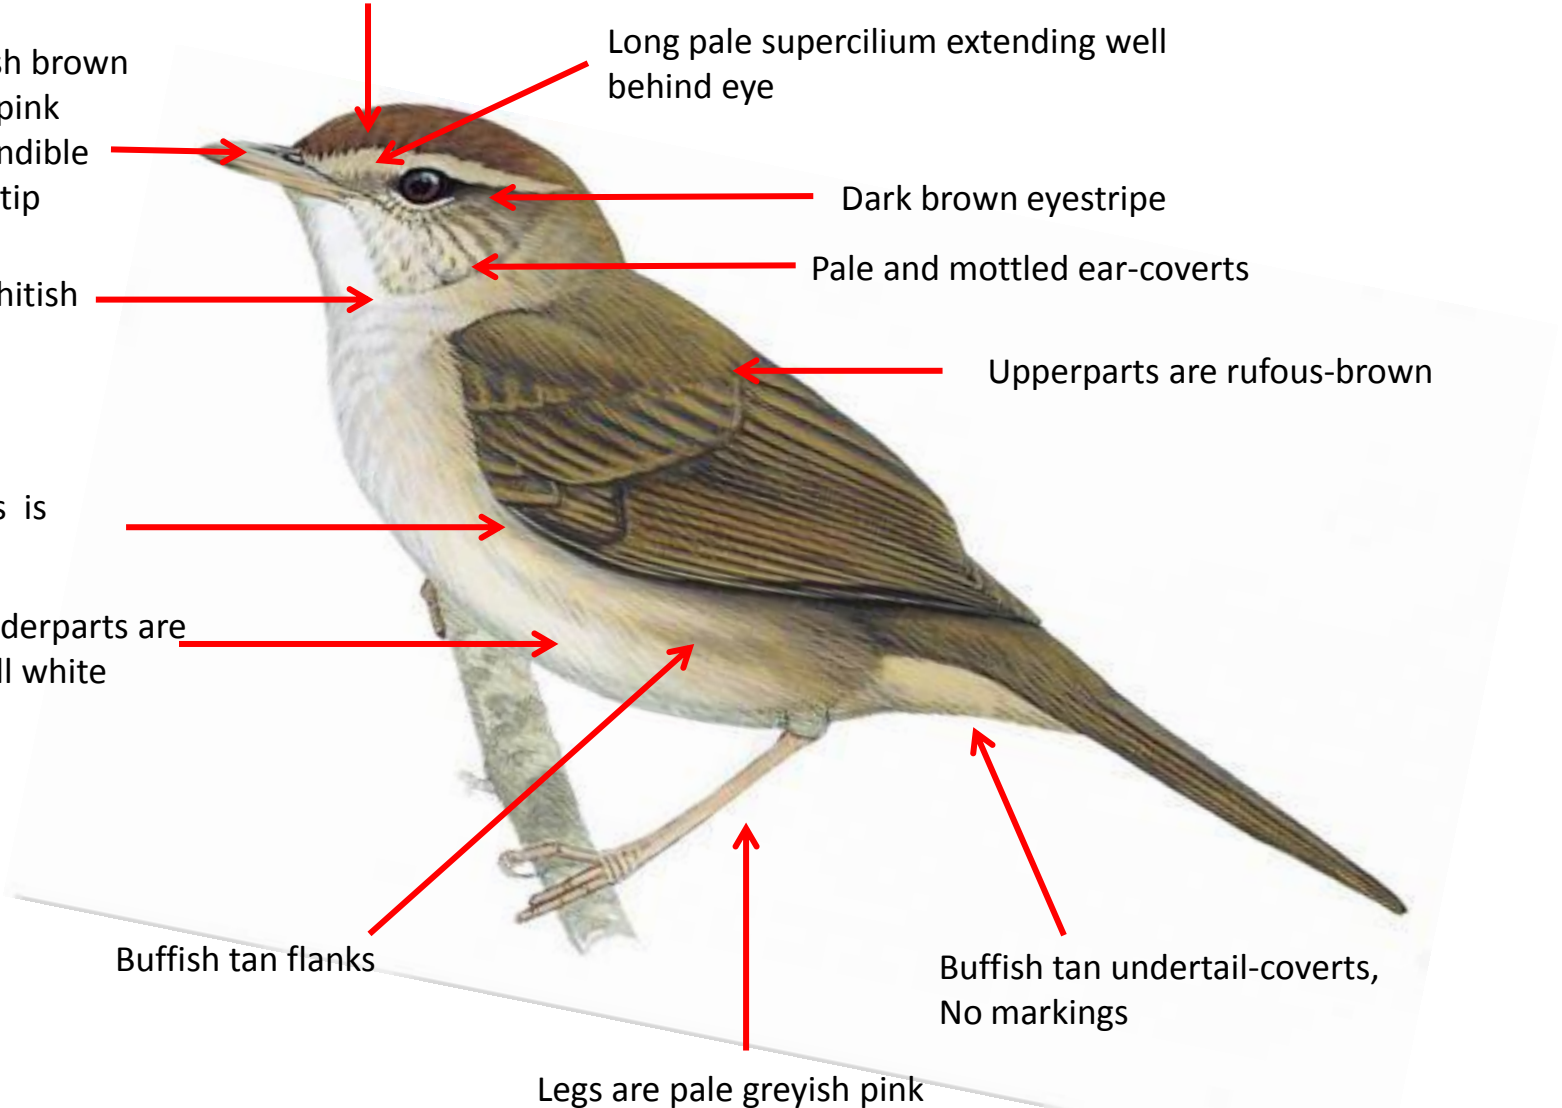

Long-billed Bush Warbler : *Bradypterus major* : Resident of North West India (North East Kashmir, Ladakh, Zaskar); winter visitor at lower altitudes in North West India

Manchurian Bush Warbler Identification Tips - Nominate

Manchurian Bush Warbler :*Horornis borealis*: Vagrant in India

Brighter rufous or cinnamon-brown on crown

Bill is greyish brown with a dull pink base to mandible and darker tip

Long pale supercilium extending well behind eye

Dark brown eyestripe

Throat is whitish

Pale and mottled ear-coverts

Upperparts are rufous-brown

Breast sides is buffish tan colour

Underparts are dull white

Buffish tan flanks

Buffish tan undertail-coverts, No markings

Legs are pale greyish pink

Pale-footed Bush Warbler Identification Tips - Nominata

Pale-footed Bush Warbler :*Cettia pallidipes*: Resident of Himalayas from North India (Uttarakhand) eastwards to North East India