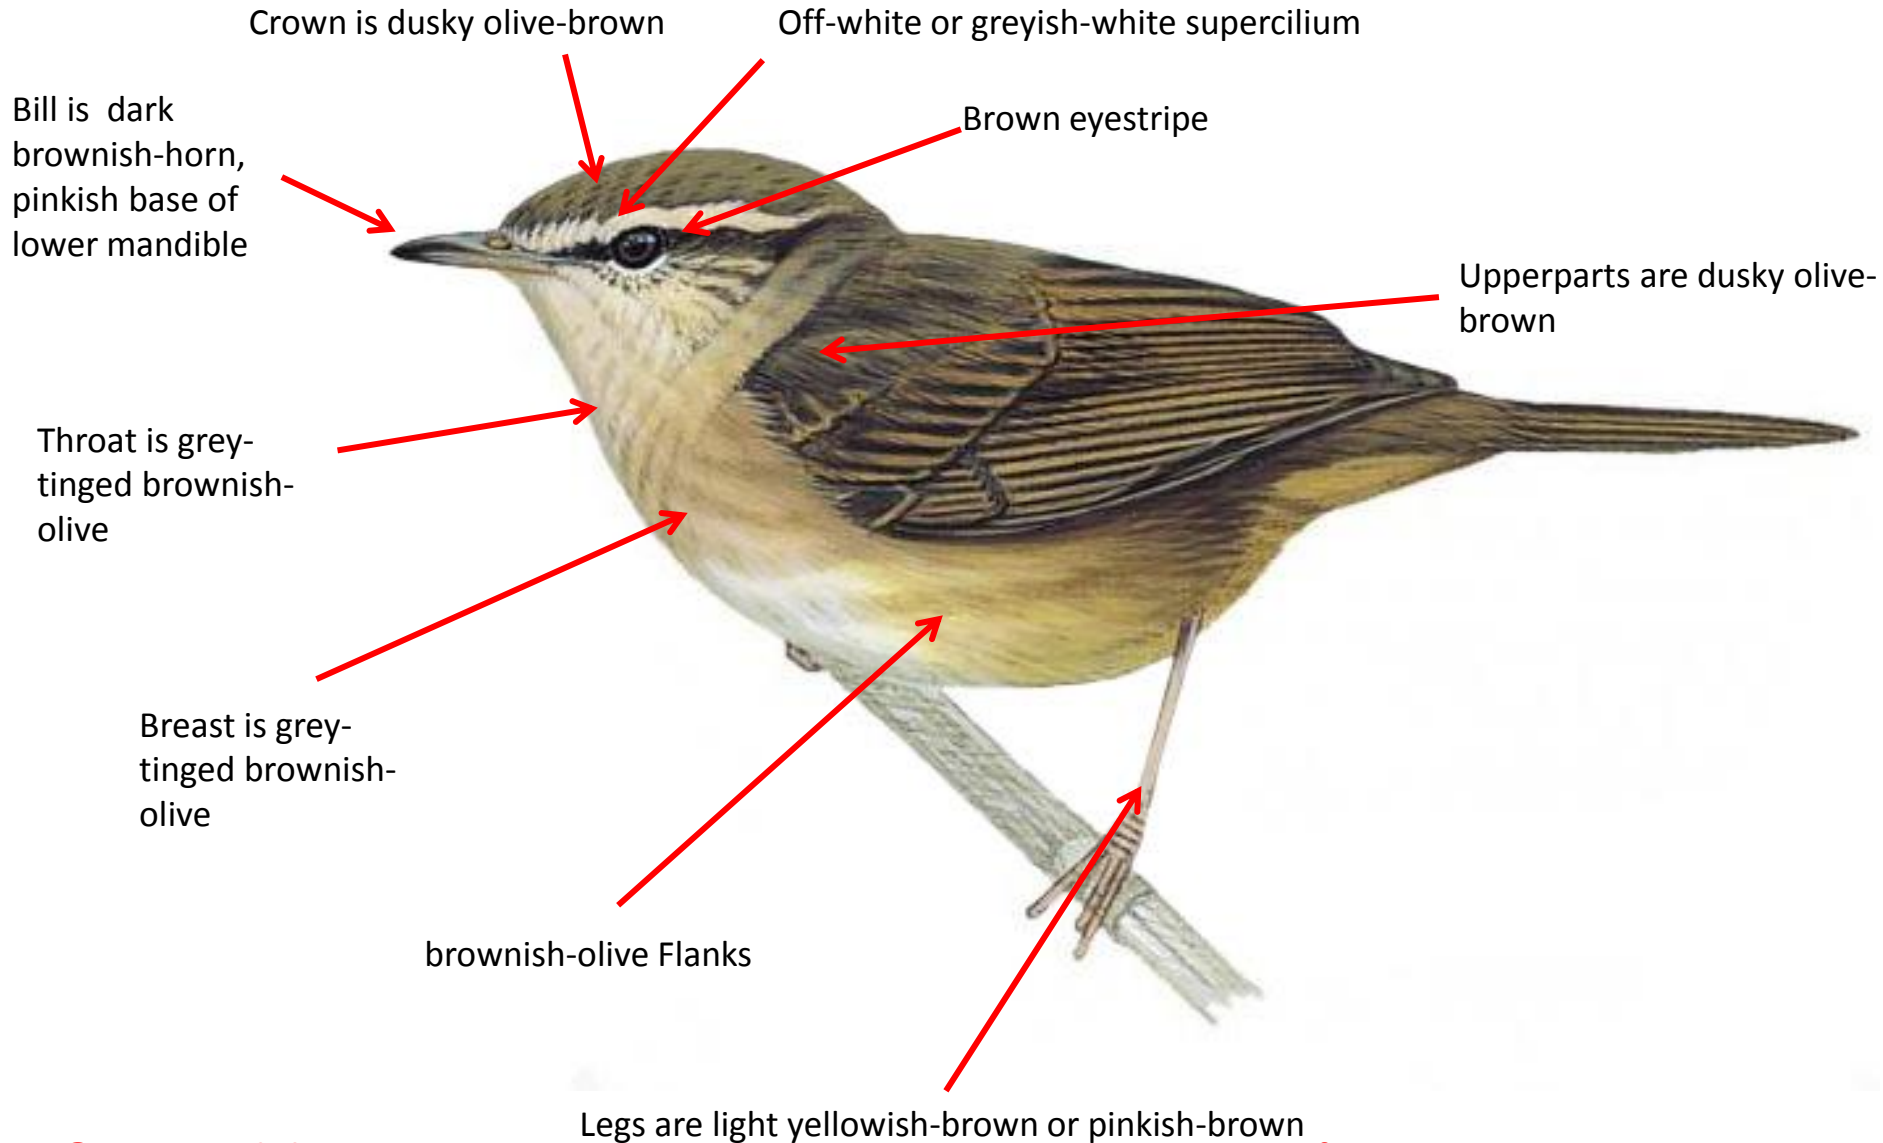

Brown-flanked Bush Warbler Identification Tips - Nominate

Brown-flanked Bush Warbler : *Cettia fortipes* : Resident of North East India