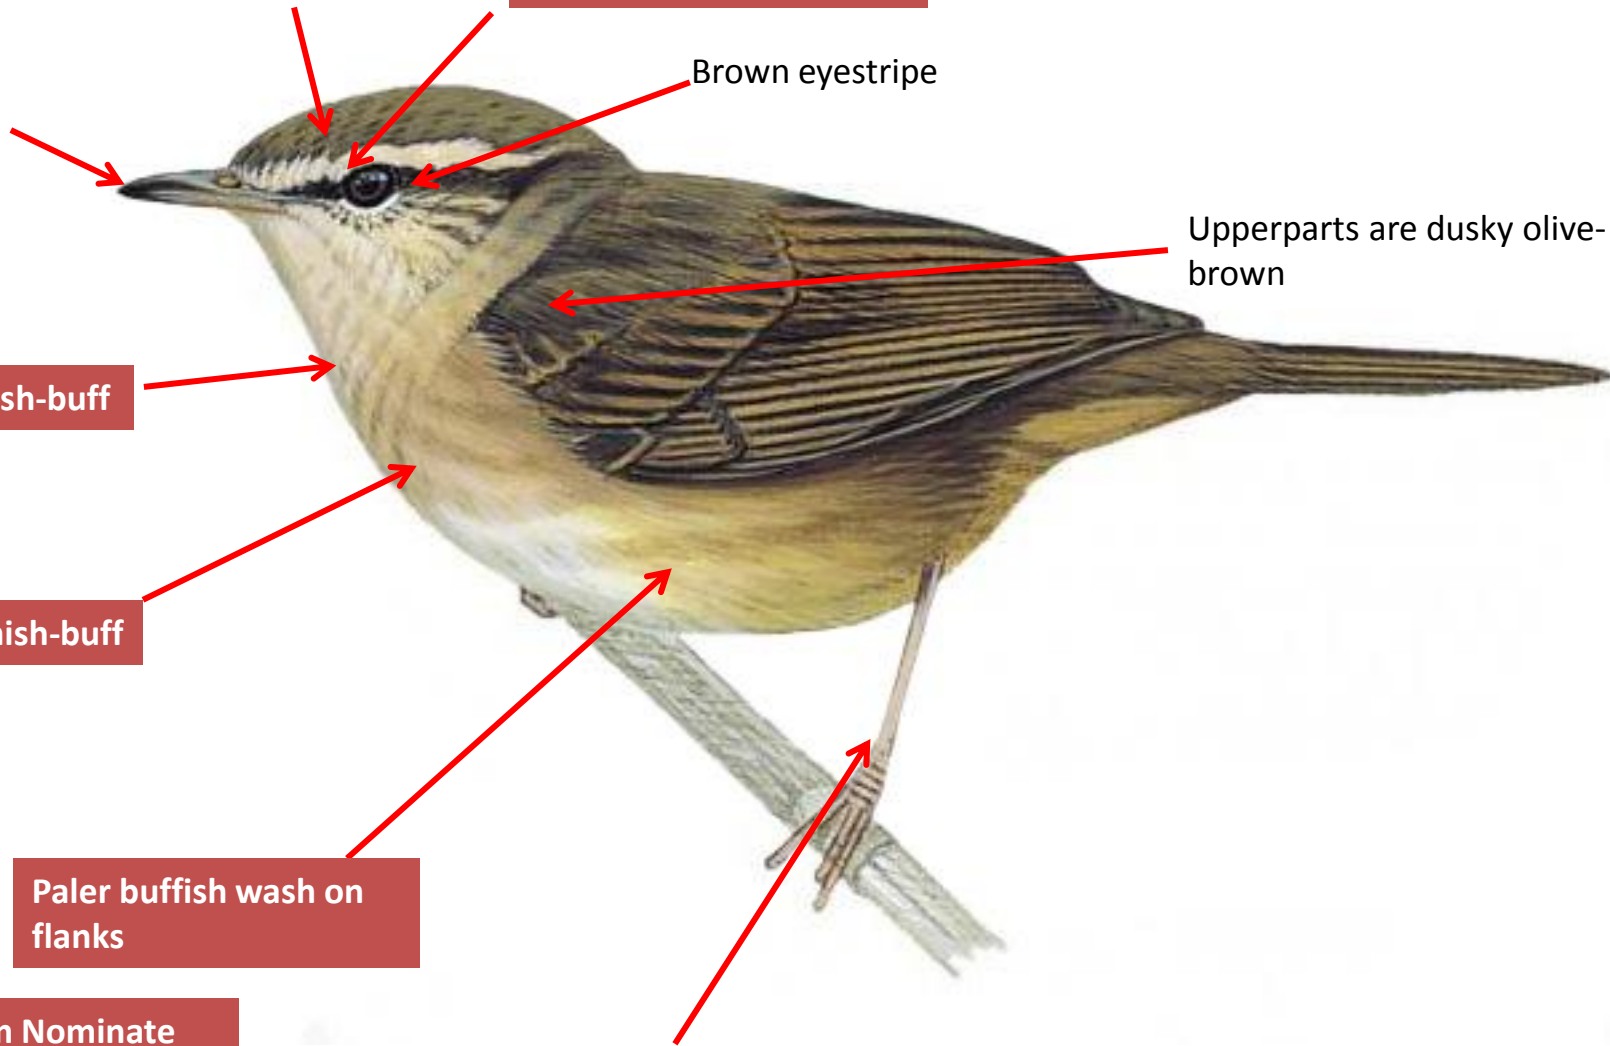

Brown Bush Warbler : *Bradypterus luteoventris* : Resident of North East India (from Darjeeling, in West Bengal, Eastwards to Arunachal Pradesh and Nagaland)

Brown-flanked Bush Warbler Identification Tips - Nominate

Brown-flanked Bush Warbler : *Cettia fortipes* : Resident of North East India

Brown-flanked Bush Warbler Identification Tips - *C. f. pallidus*

Brown-flanked Bush Warbler : *Cettia fortipes pallidus* : Resident of North West Himalayas

Crown is dusky olive-brown

Buffish supercilium

Bill is dark brownish-horn, pinkish base of lower mandible

Brown eyestripe

Upperparts are dusky olive-brown

Throat is brownish-buff

Breast is brownish-buff

Paler buffish wash on flanks

Difference from Nominate

Legs are light yellowish-brown or pinkish-brown

Chestnut-crowned Bush Warbler Identification Tips

Chestnut-crowned Bush Warbler : *Cettia major* : Resident of Himalayas from N India (Uttarakhand)