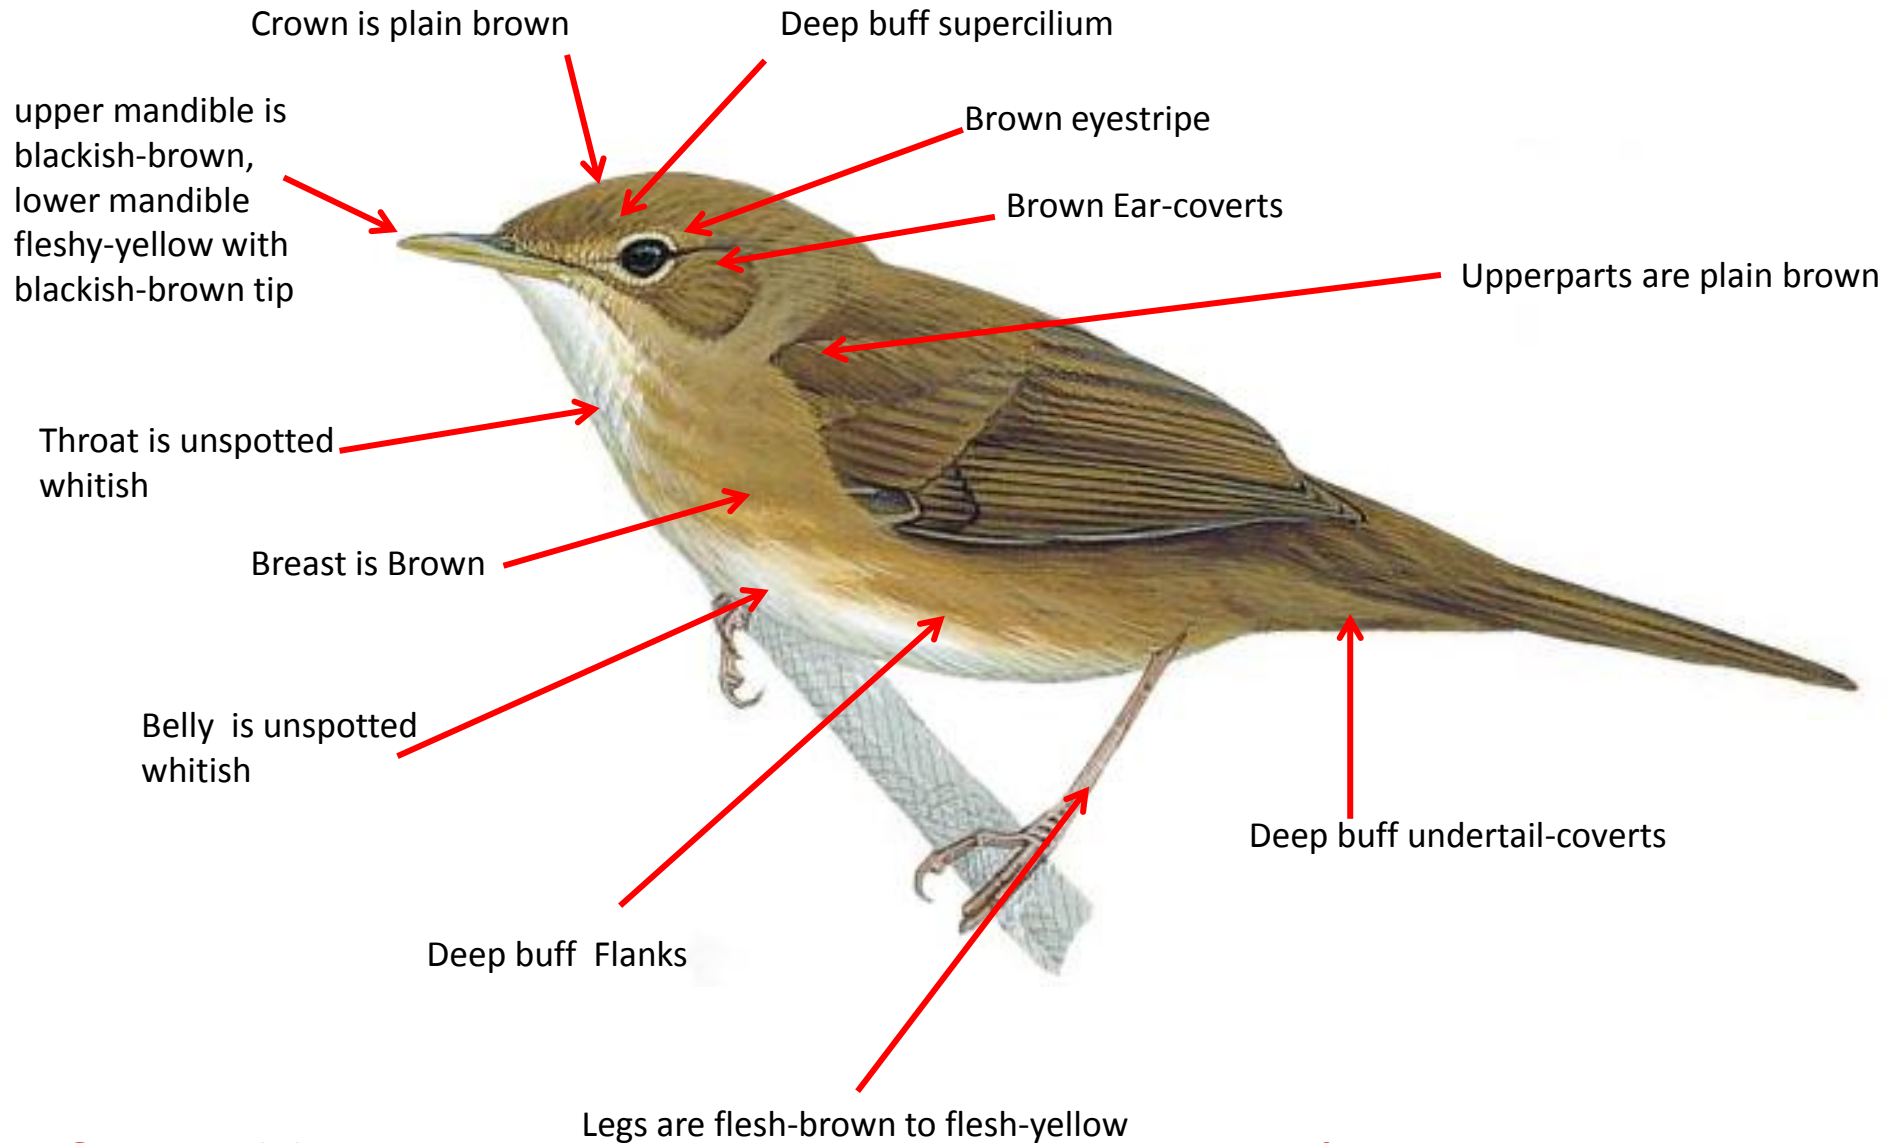

- The following pages have some identification markers for each of the Bush Warblers found in India
- To know more on these birds you can visit www.ogaclicks.com/warbler
- If you are interested in coming on any of my tours or workshops please share your email id. I will keep you updated
- Mail me at ogaclicks@gmail.com
- You can also call me on (91)9840119078 ,
(91) 9445219078
(91) 6369815812

Abberant Bush Warbler Identification Tips - Nominate

Abberant Bush Warbler : *Cettia flavolivacea* : Resident of Himalayas from North Central India (East of Himachal Pradesh and Uttarakhand)

Brown Bush Warbler Identification Tips - Nominate

Brown Bush Warbler : *Bradypterus luteoventris* : Resident of North East India (from Darjeeling, in West Bengal, Eastwards to Arunachal Pradesh and Nagaland)

Brown-flanked Bush Warbler Identification Tips - Nominate