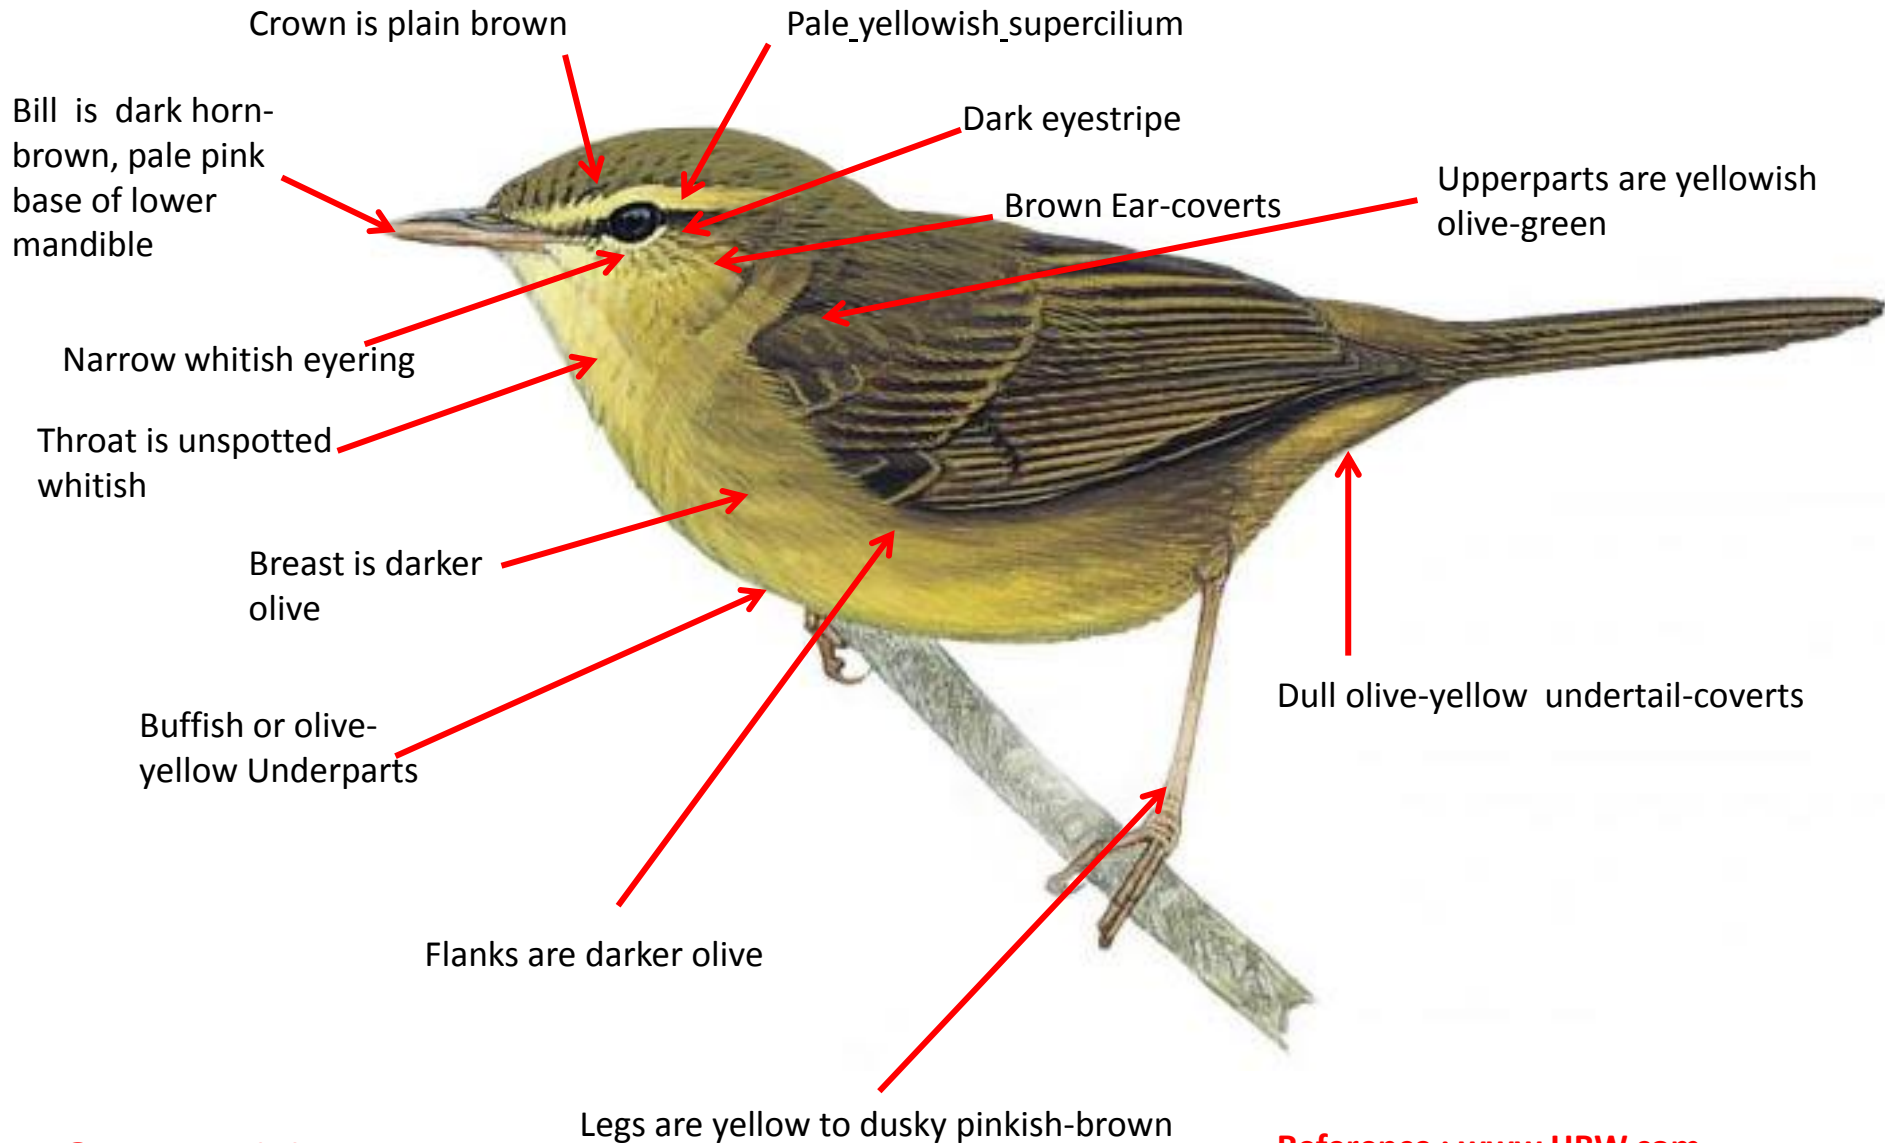

- The following pages have some identification markers for each of the Bush Warblers found in India
- To know more on these birds you can visit www.ogaclicks.com/warbler
- If you are interested in coming on any of my tours or workshops please share your email id. I will keep you updated
- Mail me at ogaclicks@gmail.com
- You can also call me on (91)9840119078 ,
(91) 9445219078
(91) 6369815812

Abberant Bush Warbler Identification Tips - Nominate

Abberant Bush Warbler : *Cettia flavolivacea* : Resident of Himalayas from North Central India (East of Himachal Pradesh and Uttarakhand)

Brown Bush Warbler Identification Tips - Nominate

Brown Bush Warbler : *Bradypterus luteoventris* : Resident of North East India (from Darjeeling, in West Bengal, Eastwards to Arunachal Pradesh and Nagaland)

Brown-flanked Bush Warbler Identification Tips - Nominate

Manchurian Bush Warbler :*Horornis borealis*: Vagrant in India

Brighter rufous or cinnamon-brown on crown

Bill is greyish brown with a dull pink base to mandible and darker tip

Long pale supercilium extending well behind eye