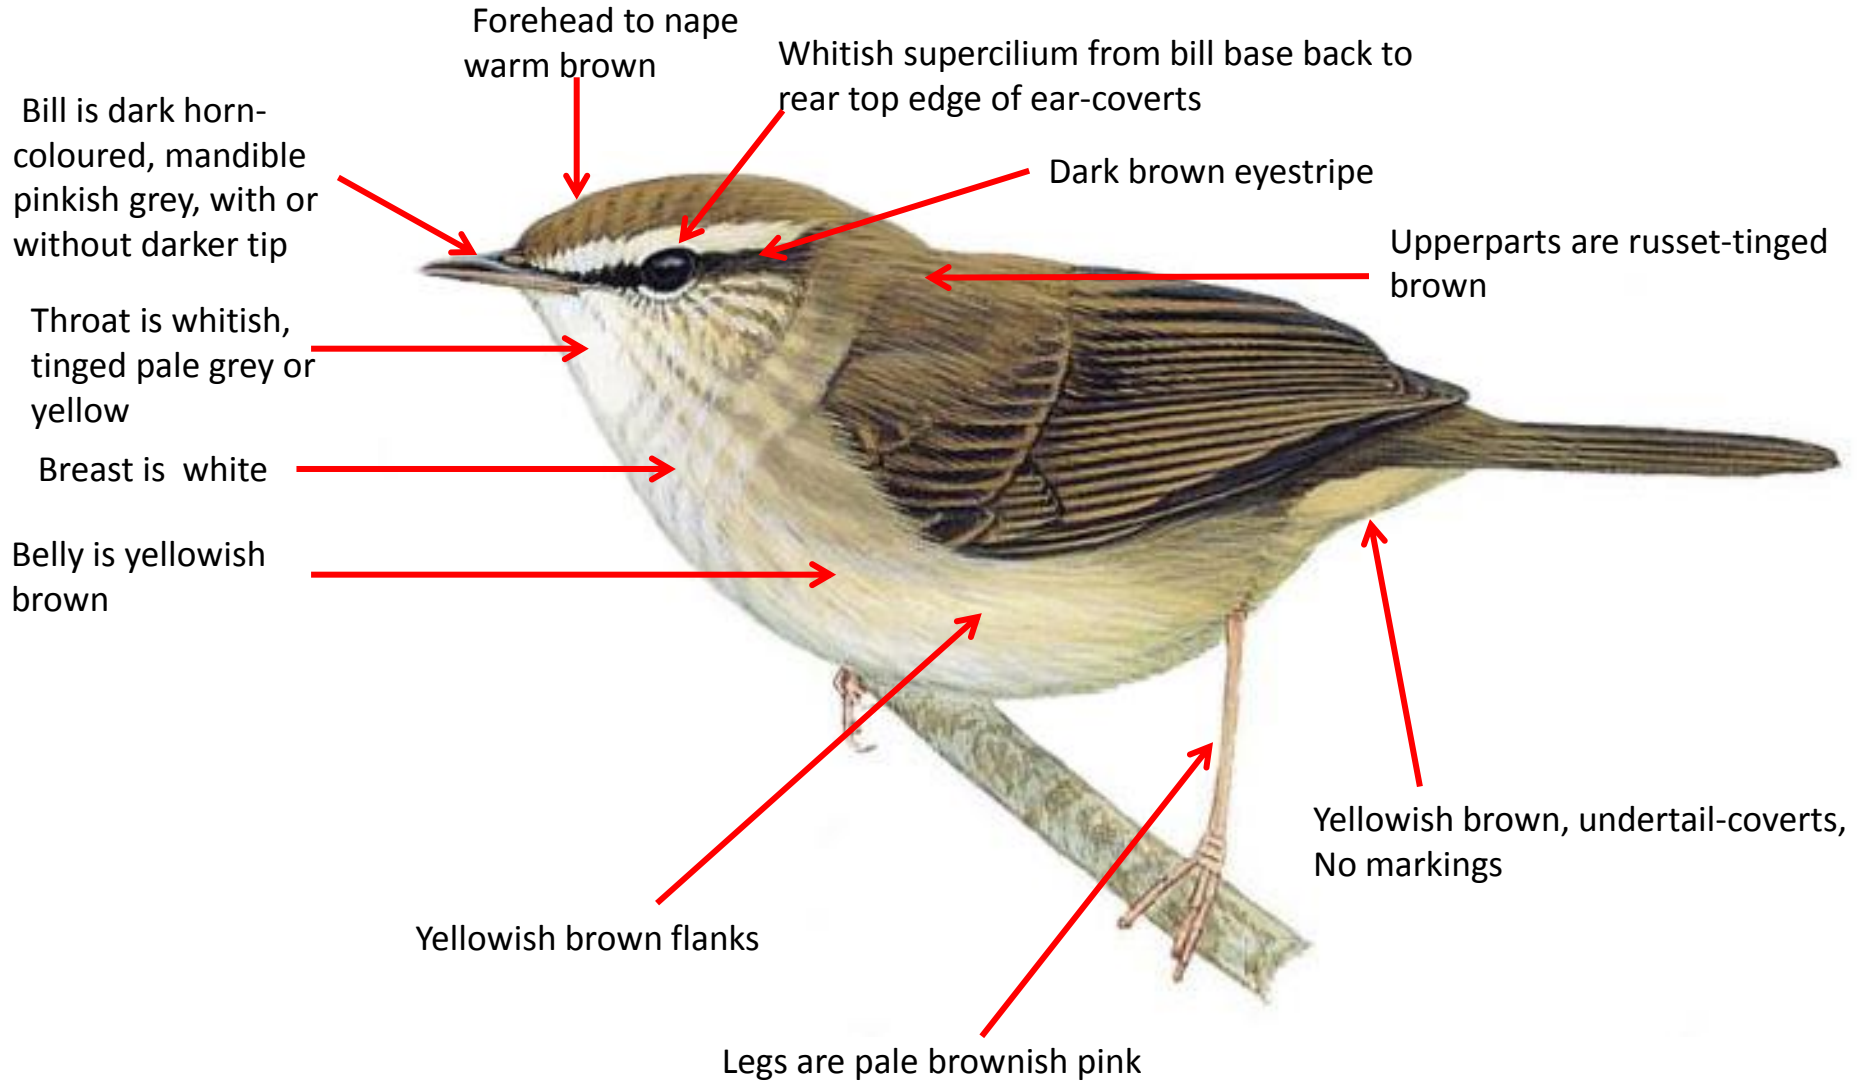

Hume's Bush Warbler Identification Tips - Nominate

Hume's Bush Warbler : *Cettia Brunnescens* : Resident of Himalayas from North India (Uttarakhand)