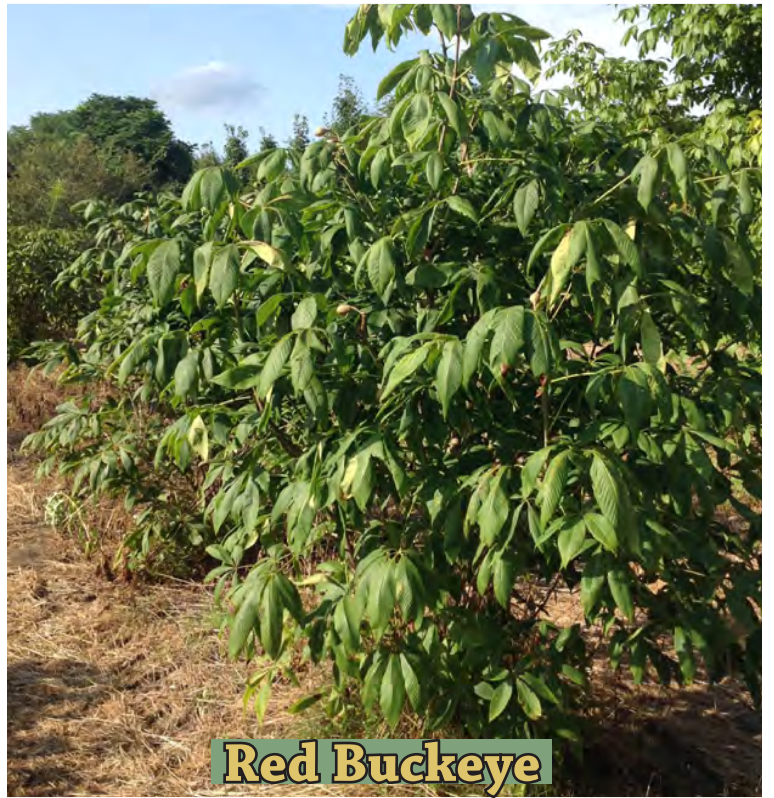

Red Buckeye