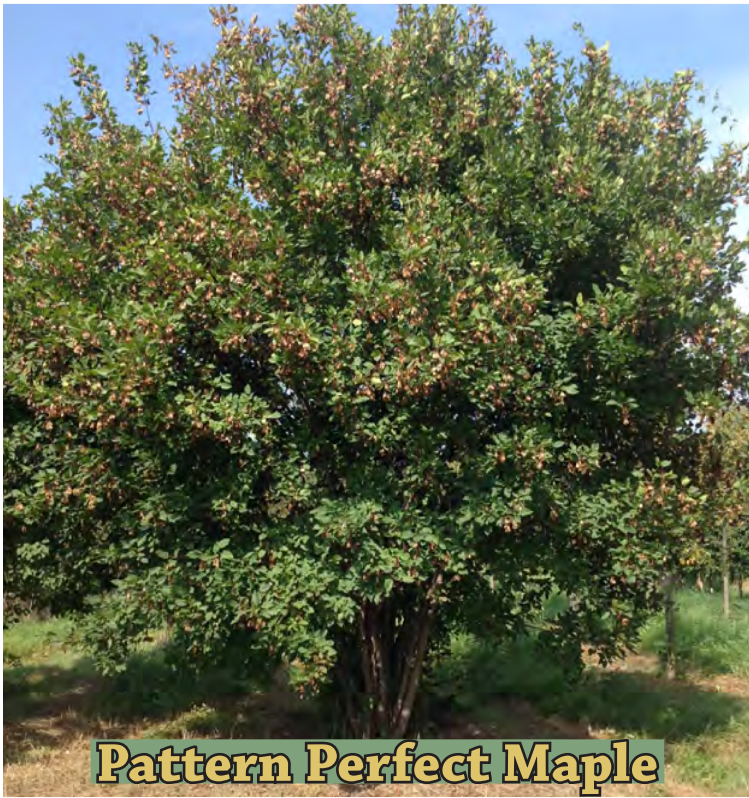

Acer tataricum/Tatarian Maple

Northwood Red Maple

October Glory Red Maple

Fall Fiesta Sugar Maple

Green Mountain

Acer triflorum				Three-flowered Maple				SS					
Small Deciduous Tree	4	7						Green-yellow flowers, medium green leaves turn orange to red in fall					
Lawn, Garden, Hedge	30'	30'						Acidic, moist, well-drained soil in full sun - tolerates salt and dry sites					
Rounded - dense								Beautiful exfoliating bark, orange-brown inner bark					
Size: C	2.5"	3"						Avoid wet sites and alkaline soil					
Price: \$	155	175											
Aesculus arnold. 'Autumn Splendor'				Autumn Splendor Buckeye				SS					
Medium Deciduous Tree	4	8						Small panicles of yellow flowers, dark green leaves turn red-orange					
Lawn, Garden, Shade, Urban	35'	30'						Moist, range of soil, full sun to part shade					
Rounded - Dense								Fruit attracts butterflies, wildlife					
Size: C	2"	2.5"	3.5"	4"	4.5"	5"	6"	7"					
Price: \$	285	380	562	786	867	1,118	1,931	3,253					
Aesculus carnea 'Fort McNair'				Fort McNair Red Horse Chestnut				MS					
Medium Deciduous Shrub	5	8						Showy pink panicles, dark green leaves turn golden yellow					
Lawn, Garden, Hedge	35'	25'						Acidic, moist, well-drained soil in full sun - tolerates alkaline soil					
Rounded - dense								Flowers attract bees, hummingbirds, fruit attracts wildlife					
Size: C	10'	12'	14'										
Price: \$	535	910	1,605										
Aesculus flava 'A. Octandra'				Yellow Buckeye				SS					
Large Deciduous Tree	4	8						Showy yellow flowers, dark green leaves turn attractive yellow-orange					
Shade, Street, Lawn	75'	50'						Acidic, moist, well-drained soil, full sun - tolerates wet sites, drought					
Oblong-rounded								Attractive bark, attracts bees, fruit attracts wildlife - tolerates walnut					
Size: C	2"	2.5"	3"	3.5"	4"	4.5"	5"	6"	7"	8"	9"	10"	
Price: \$	285	380	525	650	1,000	1,250	1,650	2,000	3,500	4,000	5,000	7,500	
Aesculus glabra				Ohio Buckeye - Native				SS					
Medium Deciduous Tree	3	7						Leaves emerge light green, turn dark green, then pumpkin-orange					
Lawn, Natural, Large Areas	40'	40'						Slightly acidic, moist, well-drained, full sun					
Broad oval-rounded								Tolerates shade - avoid heat, drought, street					
Size: C	2"	2.5"	3"	3.5"	4"	4.5"	5"						
Price: \$	285	380	525	650	1,000	1,250	1,650						
Aesculus glabra x oct. 'Homestead'				Homestead Buckeye				SS					
Medium Deciduous Tree	4	8						Showy yellow-red flowers, dark green leaves turn red in fall					
Street, Urban, Lawn	40'	20'						Moist, well-drained soil, full sun, part shade - avoid dry sites					
Round, oval, low branched								Produces fewer fruits					
Size: C	2"	2.5"	3"	3.5"	4"			Attracts butterflies					
Price: \$	285	380	525	650	1,000								
Aesculus hippocastanum				Common Horse Chestnut - Native				S/M					
Large Deciduous Tree & Shrub	4	7						Beautiful white-yellow flowers, bark, shape, fruit attracts wildlife					
Naturalize, Large Areas	75'	70'						Moist, well-drained, range of pH, full sun or light shade					
Oval to rounded - upright								Avoid dry sites					
Size: C	7"	8"	9"					Size: H	10'	12'	14'	16'	18'
Price SS	3,500	4,000	5,000					Price MS:	535	910	1,231	1,605	2,113