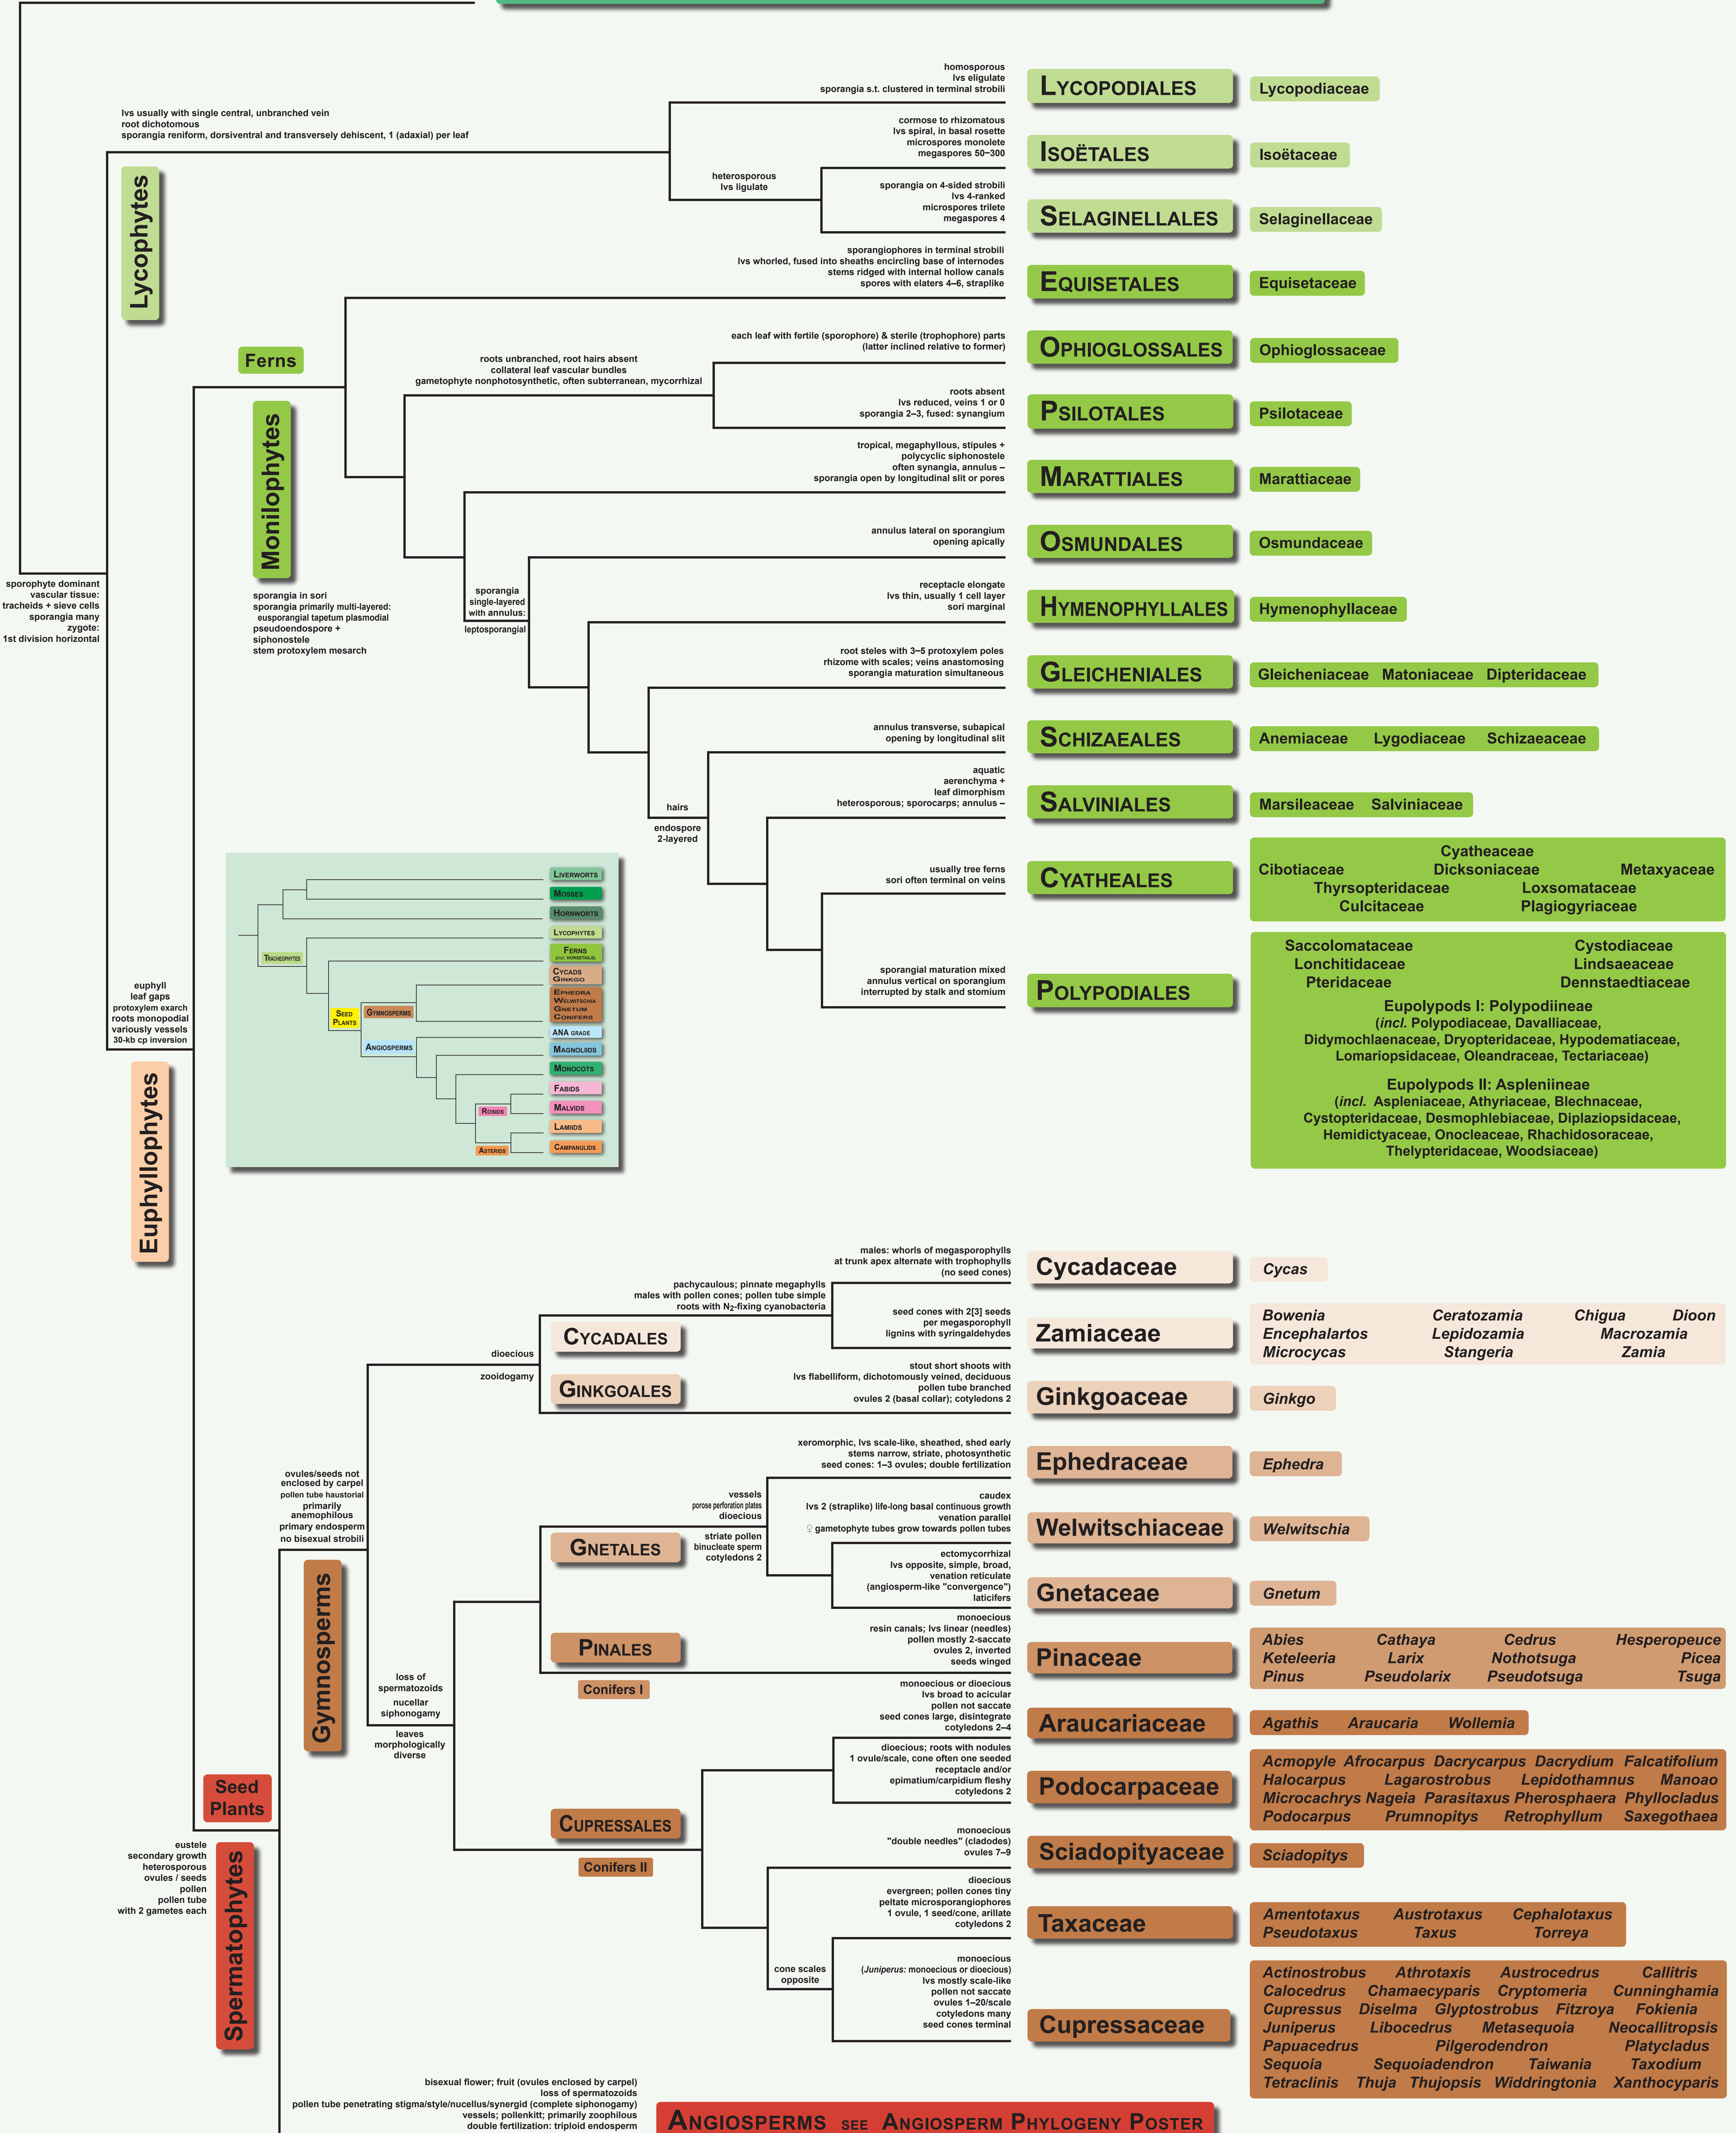

# TRACHEOPHYTE PHYLOGENY POSTER

## Vascular Plants – Systematics and Characteristics

HORNWORTS, MOSSES, LIVERWORTS SEE "BRYOPHYTE" PHYLOGENY POSTER

ANGIOSPERM  
PHYLOGENY  
POSTER

TRACHEOPHYTE  
PHYLOGENY  
POSTER

BRYOPHYTE  
PHYLOGENY  
POSTER