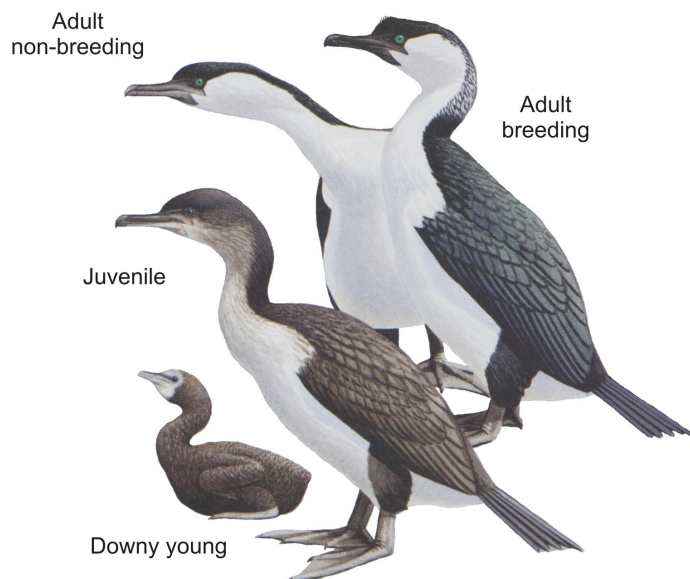

Black-faced Cormorant *Phalacrocorax fuscescens* Species No.: 98 Band size: 13 (12) SS

Morphometrics:

	Adult Male	Adult Female
Wing:	262 – 290 mm	250 – 266 mm
Tail:	92 – 125 mm	91 – 115
Bill (tip to skull):	47.7 – 55.4 mm	43.7 – 53.5 mm
Tarsus:	52.9 – 67.3 mm	54.9 – 62.2 mm
Toe:	69.8 – 83.3 mm	62.7 – 77.4 mm
Weight:	No data	

Ageing:

There is no information on aging or moult stages, though illustrations show the ;
Age at first breeding is unknown.

Sexing:

There is no sexual dimorphism in plumage, but males are larger than females;
No information on incubation.